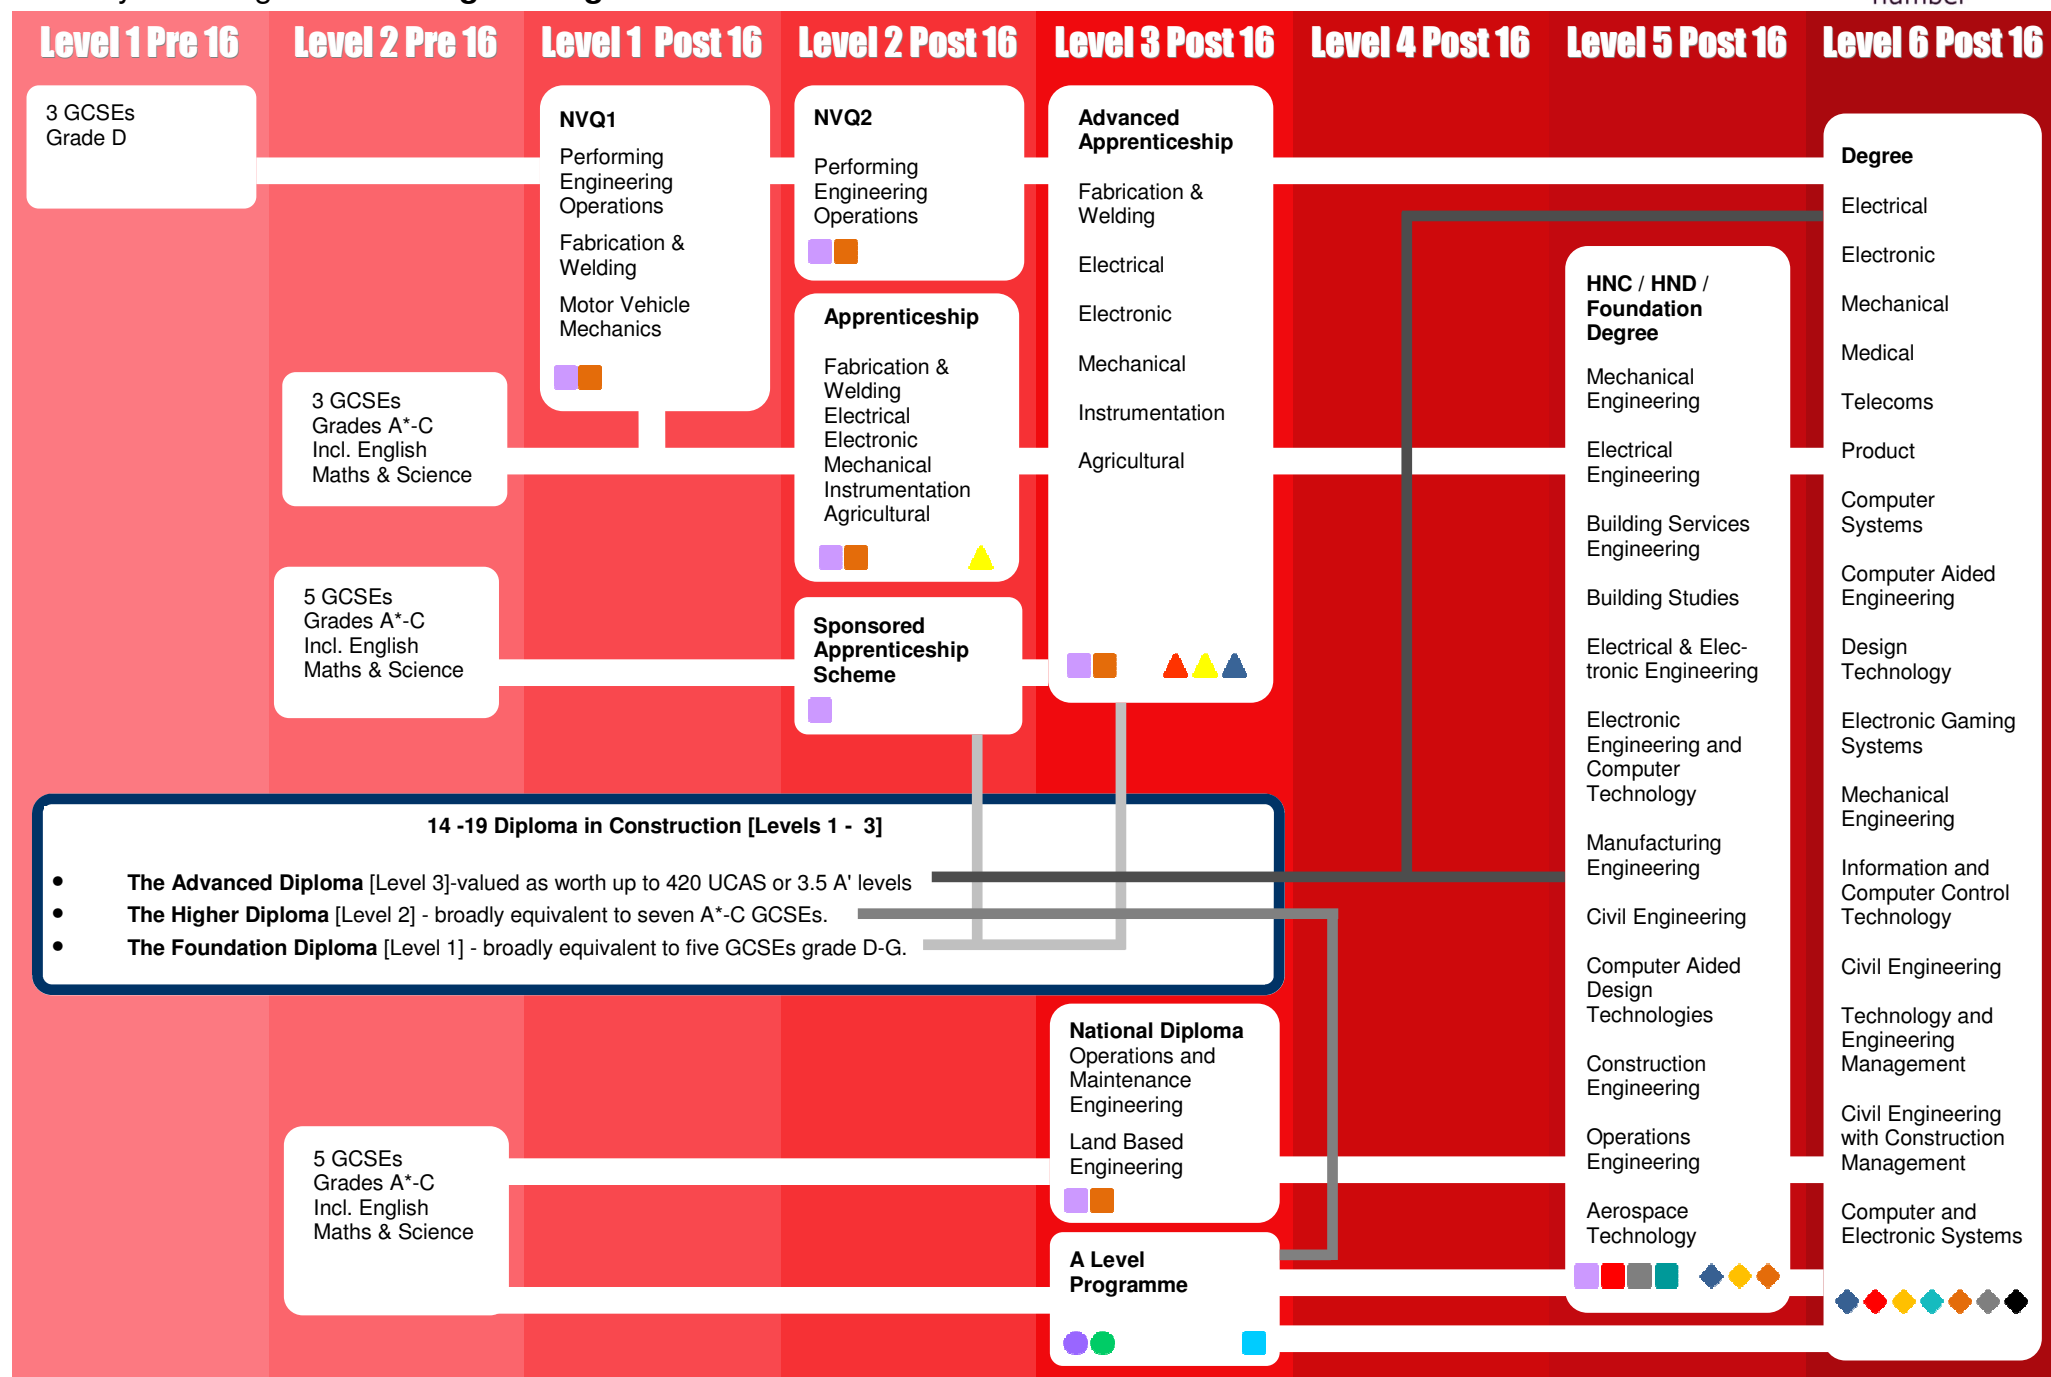

Pathways for Progression in Engineering in North Lincolnshire

Schools

Colleges

Training Provider

Universities

Rossington VA School [RossSch]	DON	Doncaster College [DonColl]	DON	A4E Training [A4ETr]		Bishop Grosseteste Uni College [BGUCL]	REG
Hatfield Visual Arts College [HatSch]	DON	Dearne Valley College [DVColl]	DON	Alcrest Academy [AlcTr]		Bradford University [BradUni]	REG
Danum Technology College [DanSch]	DON	Bishop Burton College [BBColl]	ER	Bentley Training Centre [BentTr]		Huddersfield University [HudUni]	REG
Doncaster 6th Forms [Don6ths]	DON	Goole College [GooColl]	ER	Business Insight Training [BITr]		Hull University [HullUni]	REG
East Riding 6th forms [ER6th]	ER	East Riding College [ERColl]	ER	Carrilion Construction Training [CarTr]		Leeds College of Art & Design [LCAD]	REG
Driffield 6th form [Drif 6th]	ER	Wilberforce College [WilColl]	HU	Chamber Training [ChamTr]		Leeds Met University [LMetUni]	REG
Boothferry 6th Form [Boo6th]	ER	Wyke College [WykColl]	HU	CITB [CITBTr]		Leeds University [LeedUni]	REG
South Hunsley School [SHSch]	ER	Ports & Logistics CoVE [CoveHull]	HU	Derwent Training [DerTr]		Lincoln University [LincUni]	REG
Woldgate College [WolSch]	ER	Hull College [HullColl]	HU	DKM Training [DKMTr]		Sheffield Hallam University [SHalUni]	REG
South Holderness College [SHoSch]	ER	Ports & Logistics CoVE [CoveGrim]	NEL	East Riding Training Services [ERTr]		Sheffield University [ShefUni]	REG
Hornsea School [HornSch]	ER	Franklin College [FraColl]	NEL	EDS Training [EDSTr]		Teeside Universiy [TeesUni]	REG
Vermuyden School [VerSch]	ER	Grimsby Institute of FE HE [GIFHE]	NEL	Hotel & Catering Training Co. [HCTCTr]		York University [YorkUni]	REG
Withernsea High School [WithSch]	ER	John Leggott College [JLCol]	NL	Hull Business Training Centre [HuBTr]			
St Mary's College [SM Coll]	HU	North Lindsey College [NLColl]	NL	Hull City Council - Hull I - Tec. [ITecTr]			
Arch Bishop Thurstan School [ABTSch]	HU	Bradford College [BradColl]	REG	HulICC Refurbit [RefTr]			
Endeavour High School [EndSch]	HU	Askham Bryan College [AskColl]	REG	Humberside Engineering Training [HETATr]			
The Lindsey School & Comm Arts [LinSch]	NEL	York College [YorColl]	REG	Humber Institute of Food and Fisheries [HIFFTr]			
Oasis Academy Immingham [ImmSch]	NEL	Bradford College [BradColl]	REG	HYA Training [HYATr]			
Oasis Academy Wintingham [IWintSch]	NEL	Sheffield College [ShefColl]	REG	IMS UK [IMSTr]			
Hereford Technology School [HerSch]	NEL	Leeds Park Lane College [LPLColl]	REG	JHP Training [JHPTr]			
Havelock Academy [HavSch]	NEL	Yorkshire Coast College [YCColl]	SCA	JTL Training [JTLTr]			
Humberston School [HumSch]	NEL	Scarborough 6th Form College [Sca6th]	SCA	Kaplan Finance [KAPFTr]			
Tollbar [TBEC]	NL	Selby college [SelColl]	SEL	Kieren Mullin Training [KMTr]			