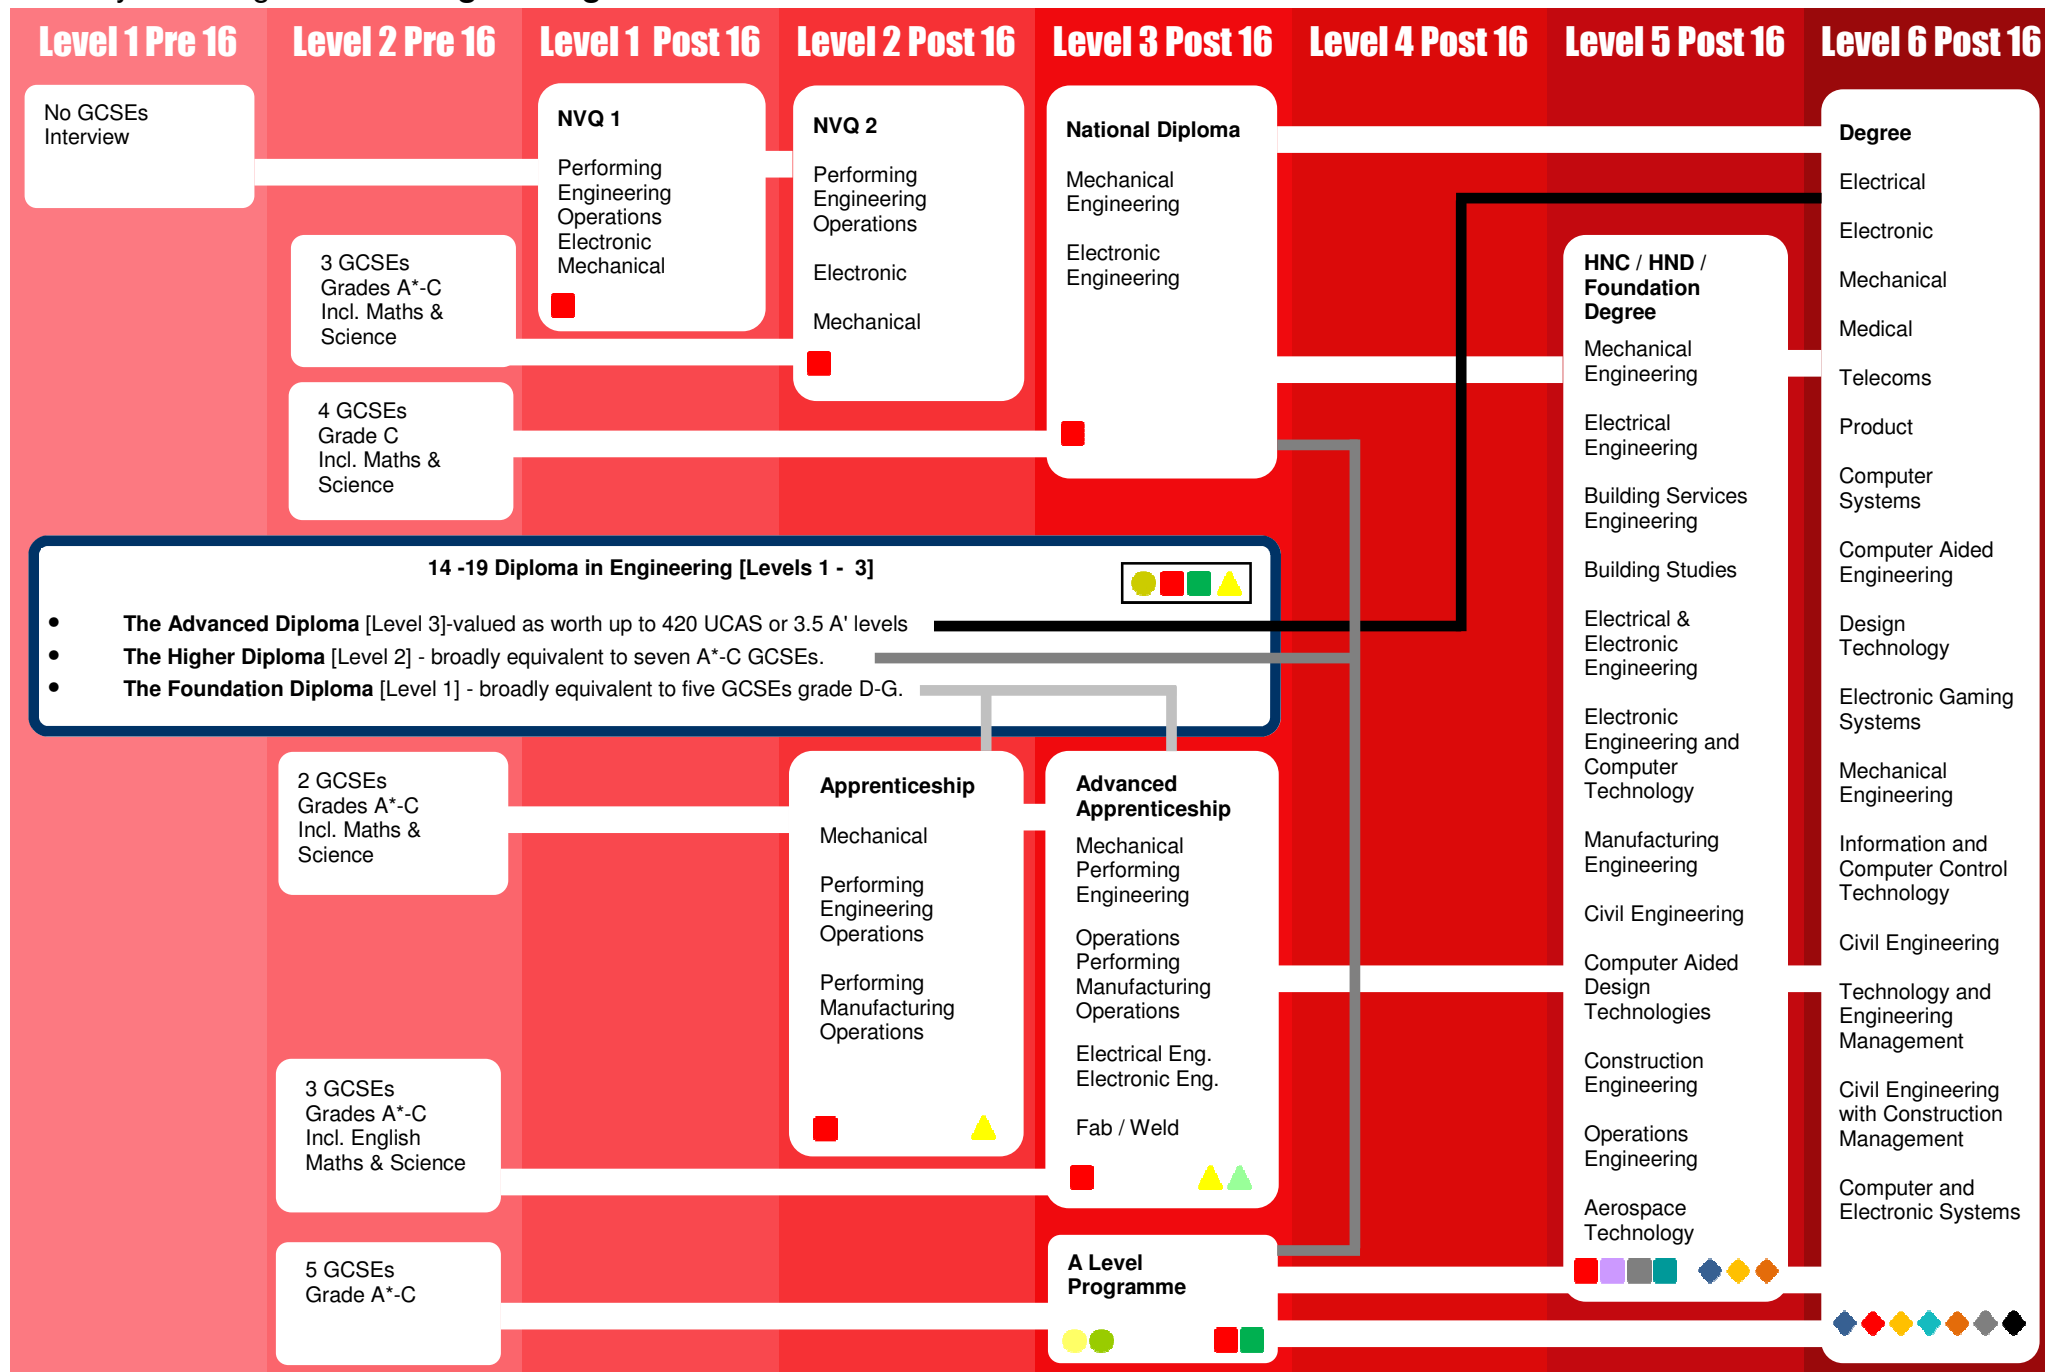

Pathways for Progression in **Engineering in North East Lincolnshire**

Schools

Colleges

Training Provider

Universities

Rossington VA School [RossSch]	DON	Doncaster College [DonColl]	DON	A4E Training [A4ETr]	Bishop Grosseteste Uni College [BGUCL]	REG
Hatfield Visual Arts College [HatSch]	DON	Dearne Valley College [DVColl]	DON	Alcrest Academy [AlcTr]	Bradford University [BradUni]	REG
Danum Technology College [DanSch]	DON	Bishop Burton College [BBColl]	ER	Bentley Training Centre [BentTr]	Huddersfield University [HudUni]	REG
Doncaster 6th Forms [Don6ths]	DON	Goole College [GooColl]	ER	Business Insight Training [BITr]	Hull University [HullUni]	REG
East Riding 6th forms [ER6th]	ER	East Riding College [ERColl]	ER	Carrilion Construction Training [CarTr]	Leeds College of Art & Design [LCAD]	REG
Driffield 6th form [Drif 6th]	ER	Wilberforce College [WilColl]	HU	Chamber Training [ChamTr]	Leeds Met University [LMetUni]	REG
Boothferry 6th Form [Boo6th]	ER	Wyke College [WykColl]	HU	CITB [CITBTr]	Leeds University [LeedUni]	REG
South Hunsley School [SHSch]	ER	Ports & Logistics CoVE [CoveHull]	HU	Derwent Training [DerTr]	Lincoln University [LincUni]	REG
Woldgate College [WolSch]	ER	Hull College [HullColl]	HU	DKM Training [DKMTr]	Sheffield Hallam University [SHalUni]	REG
South Holderness College [SHoSch]	ER	Ports & Logistics CoVE [CoveGrim]	NEL	East Riding Training Services [ERTr]	Sheffield University [ShefUni]	REG
Hornsea School [HornSch]	ER	Franklin College [FraColl]	NEL	EDS Training [EDSTr]	Teeside Universiy [TeesUni]	REG
Vermuyden School [VerSch]	ER	Grimsby Institute of FE HE [GIFHE]	NEL	Hotel & Catering Training Co. [HCTCTr]	York University [YorkUni]	REG
Withernsea High School [WithSch]	ER	John Leggott College [JLCol]	NL	Hull Business Training Centre [HuBTr]		
St Mary's College [SMColl]	HU	North Lindsey College [NLColl]	NL	Hull City Council - Hull I - Tec. [ITecTr]		
Arch Bishop Thurstan School [ABTSch]	HU	Bradford College [BradColl]	REG	HulICC Refurbit [RefTr]		
Endeavour High School [EndSch]	HU	Askham Bryan College [AskColl]	REG	Humberside Engineering Training [HETATr]		
The Lindsey School & Comm Arts [LinSch]	NEL	York College [YorColl]	REG	Humber Institute of Food and Fisheries [HIFFTr]		
Oasis Academy Immingham [ImmSch]	NEL	Bradford College [BradColl]	REG	HYA Training [HYATr]		
Oasis Academy Wintingham [IWintSch]	NEL	Sheffield College [ShefColl]	REG	IMS UK [IMSTr]		
Hereford Technology School [HerSch]	NEL	Leeds Park Lane College [LPLColl]	REG	JHP Training [JHPTr]		
Havelock Academy [HavSch]	NEL	Yorkshire Coast College [YCColl]	SCA	JTL Training [JTLTr]		
Humberston School [HumSch]	NEL	Scarborough 6th Form College [Sca6th]	SCA	Kaplan Finance [KAPFTr]		
Tollbar [TBEC]	NL	Selby college [SelColl]	SEL	Kieren Mullin Training [KMTr]		