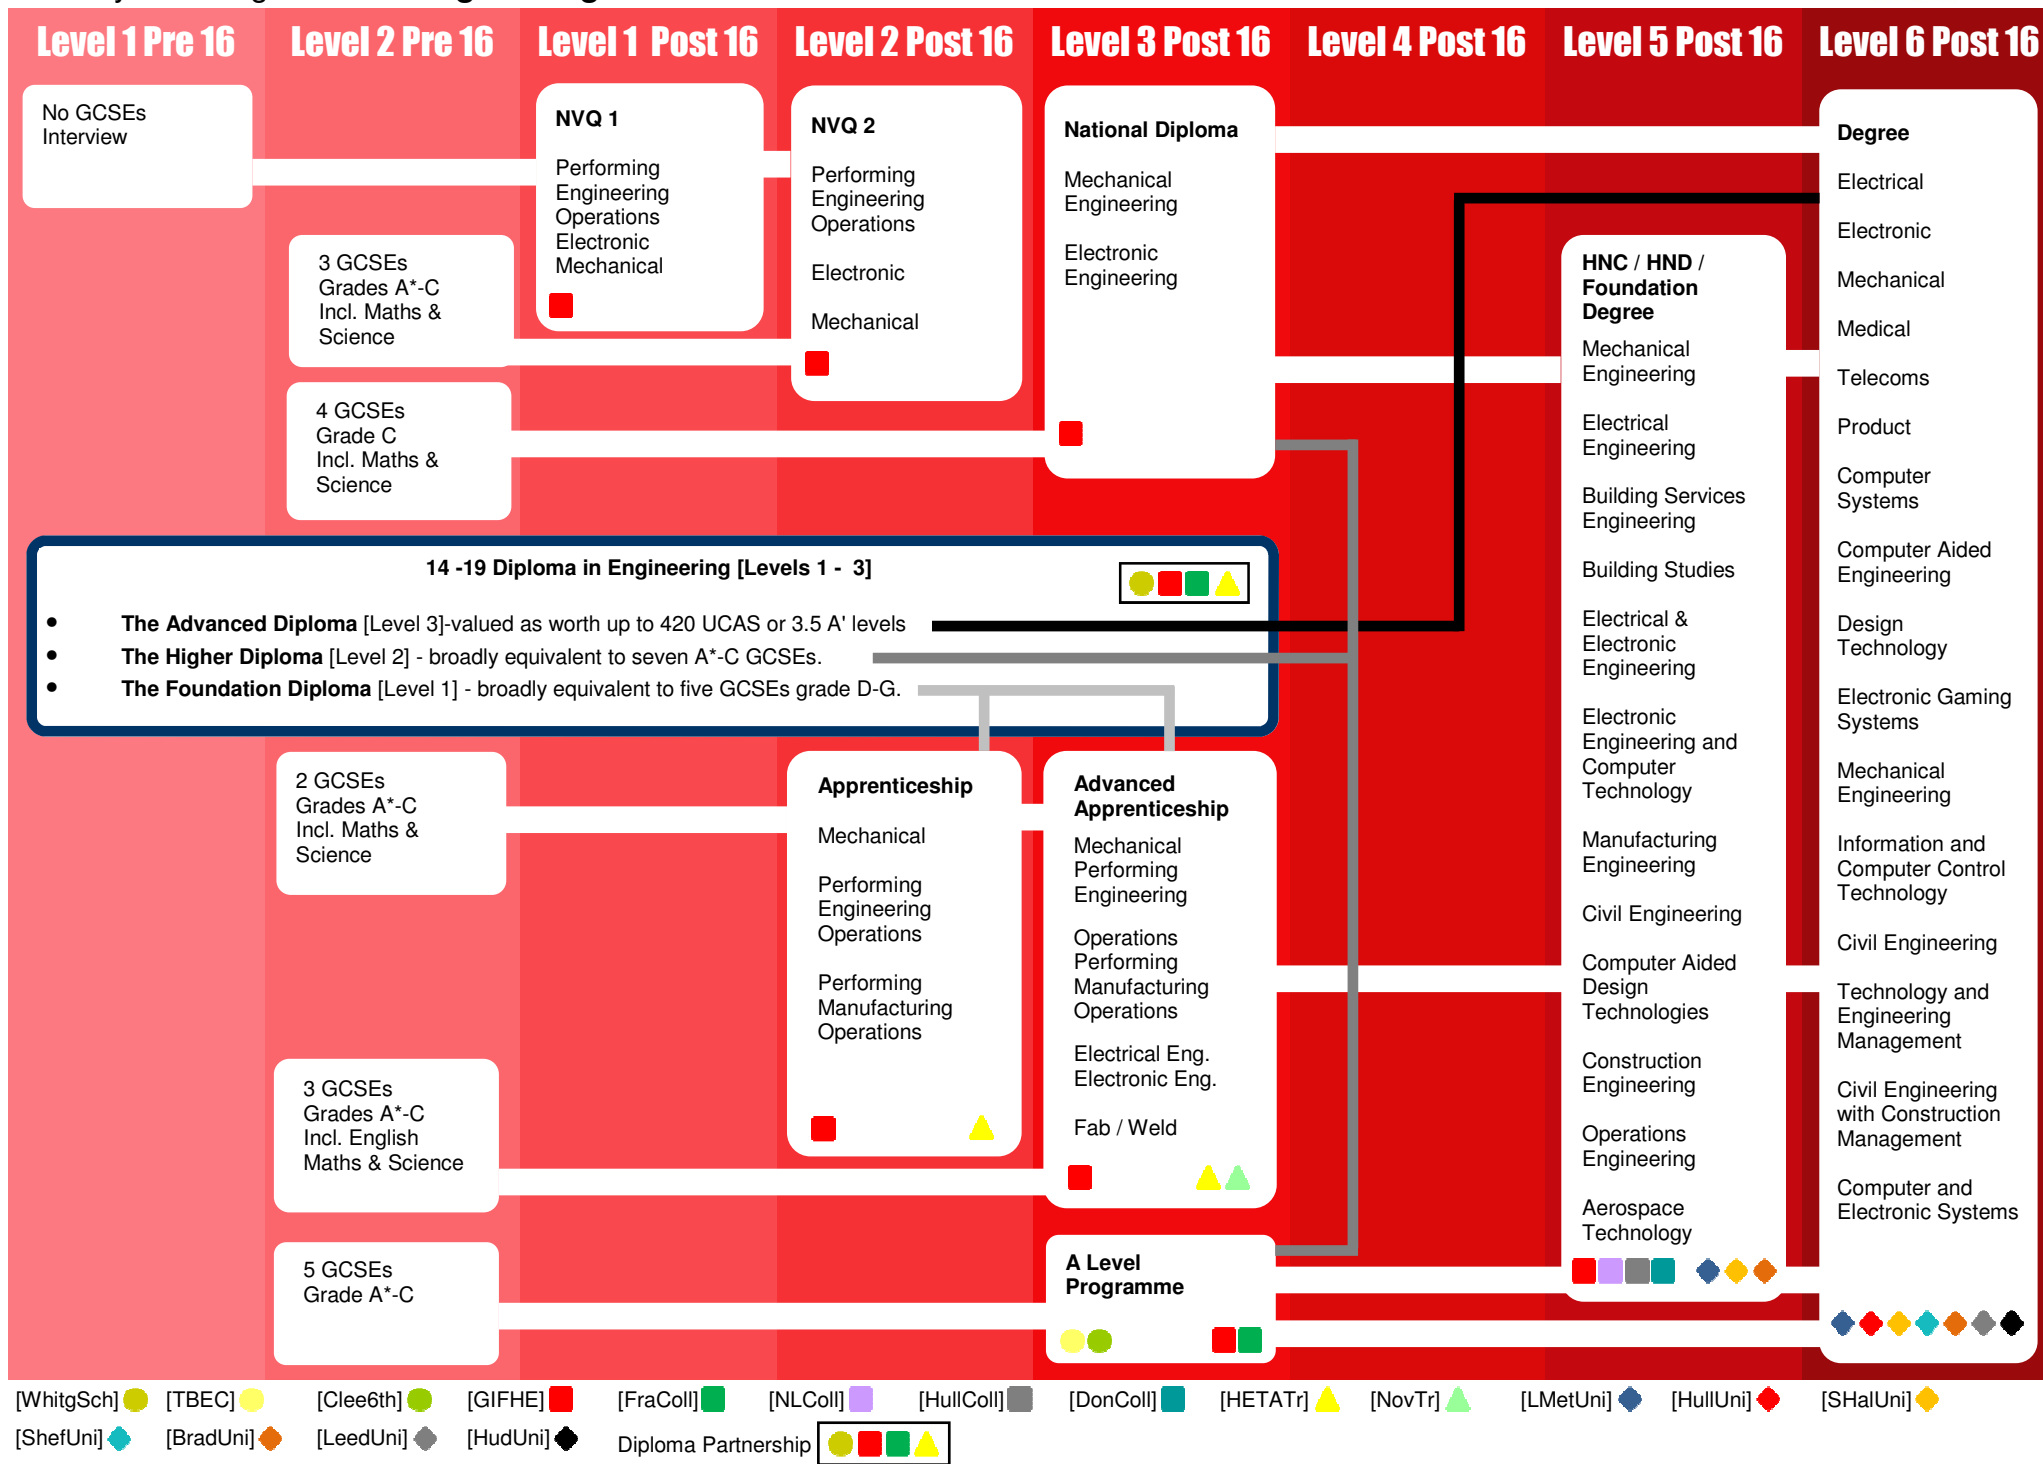

Pathways for Progression in Engineering in North East Lincolnshire

Schools

Colleges

Training Provider

Universities

Rossington VA School [RossSch]	DON	Doncaster College [DonColl]	DON	A4E Training [A4ETr]	Bishop Grosseteste Uni College [BGUCL]	REG
Hatfield Visual Arts College [HatSch]	DON	Dearne Valley College [DVColl]	DON	Alcrest Academy [AlcTr]	Bradford University [BradUni]	REG
Danum Technology College [DanSch]	DON	Bishop Burton College [BBColl]	ER	Bentley Training Centre [BentTr]	Huddersfield University [HudUni]	REG
Doncaster 6th Forms [Don6ths]	DON	Goole College [GooColl]	ER	Business Insight Training [BITr]	Hull University [HullUni]	REG
East Riding 6th forms [ER6th]	ER	East Riding College [ERColl]	ER	Carrilion Construction Training [CarTr]	Leeds College of Art & Design [LCAD]	REG
Driffield 6th form [Drif 6th]	ER	Wilberforce College [WilColl]	HU	Chamber Training [ChamTr]	Leeds Met University [LMetUni]	REG
Boothferry 6th Form [Boo6th]	ER	Wyke College [WykColl]	HU	CITB [CITBTr]	Leeds University [LeedUni]	REG
South Hunsley School [SHSch]	ER	Ports & Logistics CoVE [CoveHull]	HU	Derwent Training [DerTr]	Lincoln University [LincUni]	REG
Woldgate College [WolSch]	ER	Hull College [HullColl]	HU	DKM Training [DKMTr]	Sheffield Hallam University [SHalUni]	REG
South Holderness College [SHoSch]	ER	Ports & Logistics CoVE [CoveGrim]	NEL	East Riding Training Services [ERTr]	Sheffield University [ShefUni]	REG
Hornsea School [HornSch]	ER	Franklin College [FraColl]	NEL	EDS Training [EDStr]	Teeside Universiy [TeesUni]	REG
Vermuyden School [VerSch]	ER	Grimsby Institute of FE HE [GIFHE]	NEL	Hotel & Catering Training Co. [HCTCTr]	York University [YorkUni]	REG
Withernsea High School [WithSch]	ER	John Leggott College [JLCol]	NL	Hull Business Training Centre [HuBTr]		
St Mary's College [SM Coll]	HU	North Lindsey College [NLColl]	NL	Hull City Council - Hull I - Tec. [ITecTr]		
Arch Bishop Thurstan School [ABTSch]	HU	Bradford College [BradColl]	REG	HulICC Refurbit [RefTr]		
Endeavour High School [EndSch]	HU	Askham Bryan College [AskColl]	REG	Humberside Engineering Training [HETATr]		
The Lindsey School & Comm Arts [LinSch]	NEL	York College [YorColl]	REG	Humber Institute of Food and Fisheries [HIFFTr]		
Oasis Academy Immingham [ImmSch]	NEL	Bradford College [BradColl]	REG	HYA Training [HYATr]		
Oasis Academy Wintringham [IWintSch]	NEL	Sheffield College [ShefColl]	REG	IMS UK [IMSTr]		
Hereford Technology School [HerSch]	NEL	Leeds Park Lane College [LPLColl]	REG	JHP Training [JHPTr]		
Havelock Academy [HavSch]	NEL	Yorkshire Coast College [YCColl]	SCA	JTL Training [JTLTr]		
Humberston School [HumSch]	NEL	Scarborough 6th Form College [Sca6th]	SCA	Kaplan Finance [KAPFTr]		
Tollbar [TBEC]	NL	Selby college [SelColl]	SEL	Kieren Mullin Training [KMTr]		