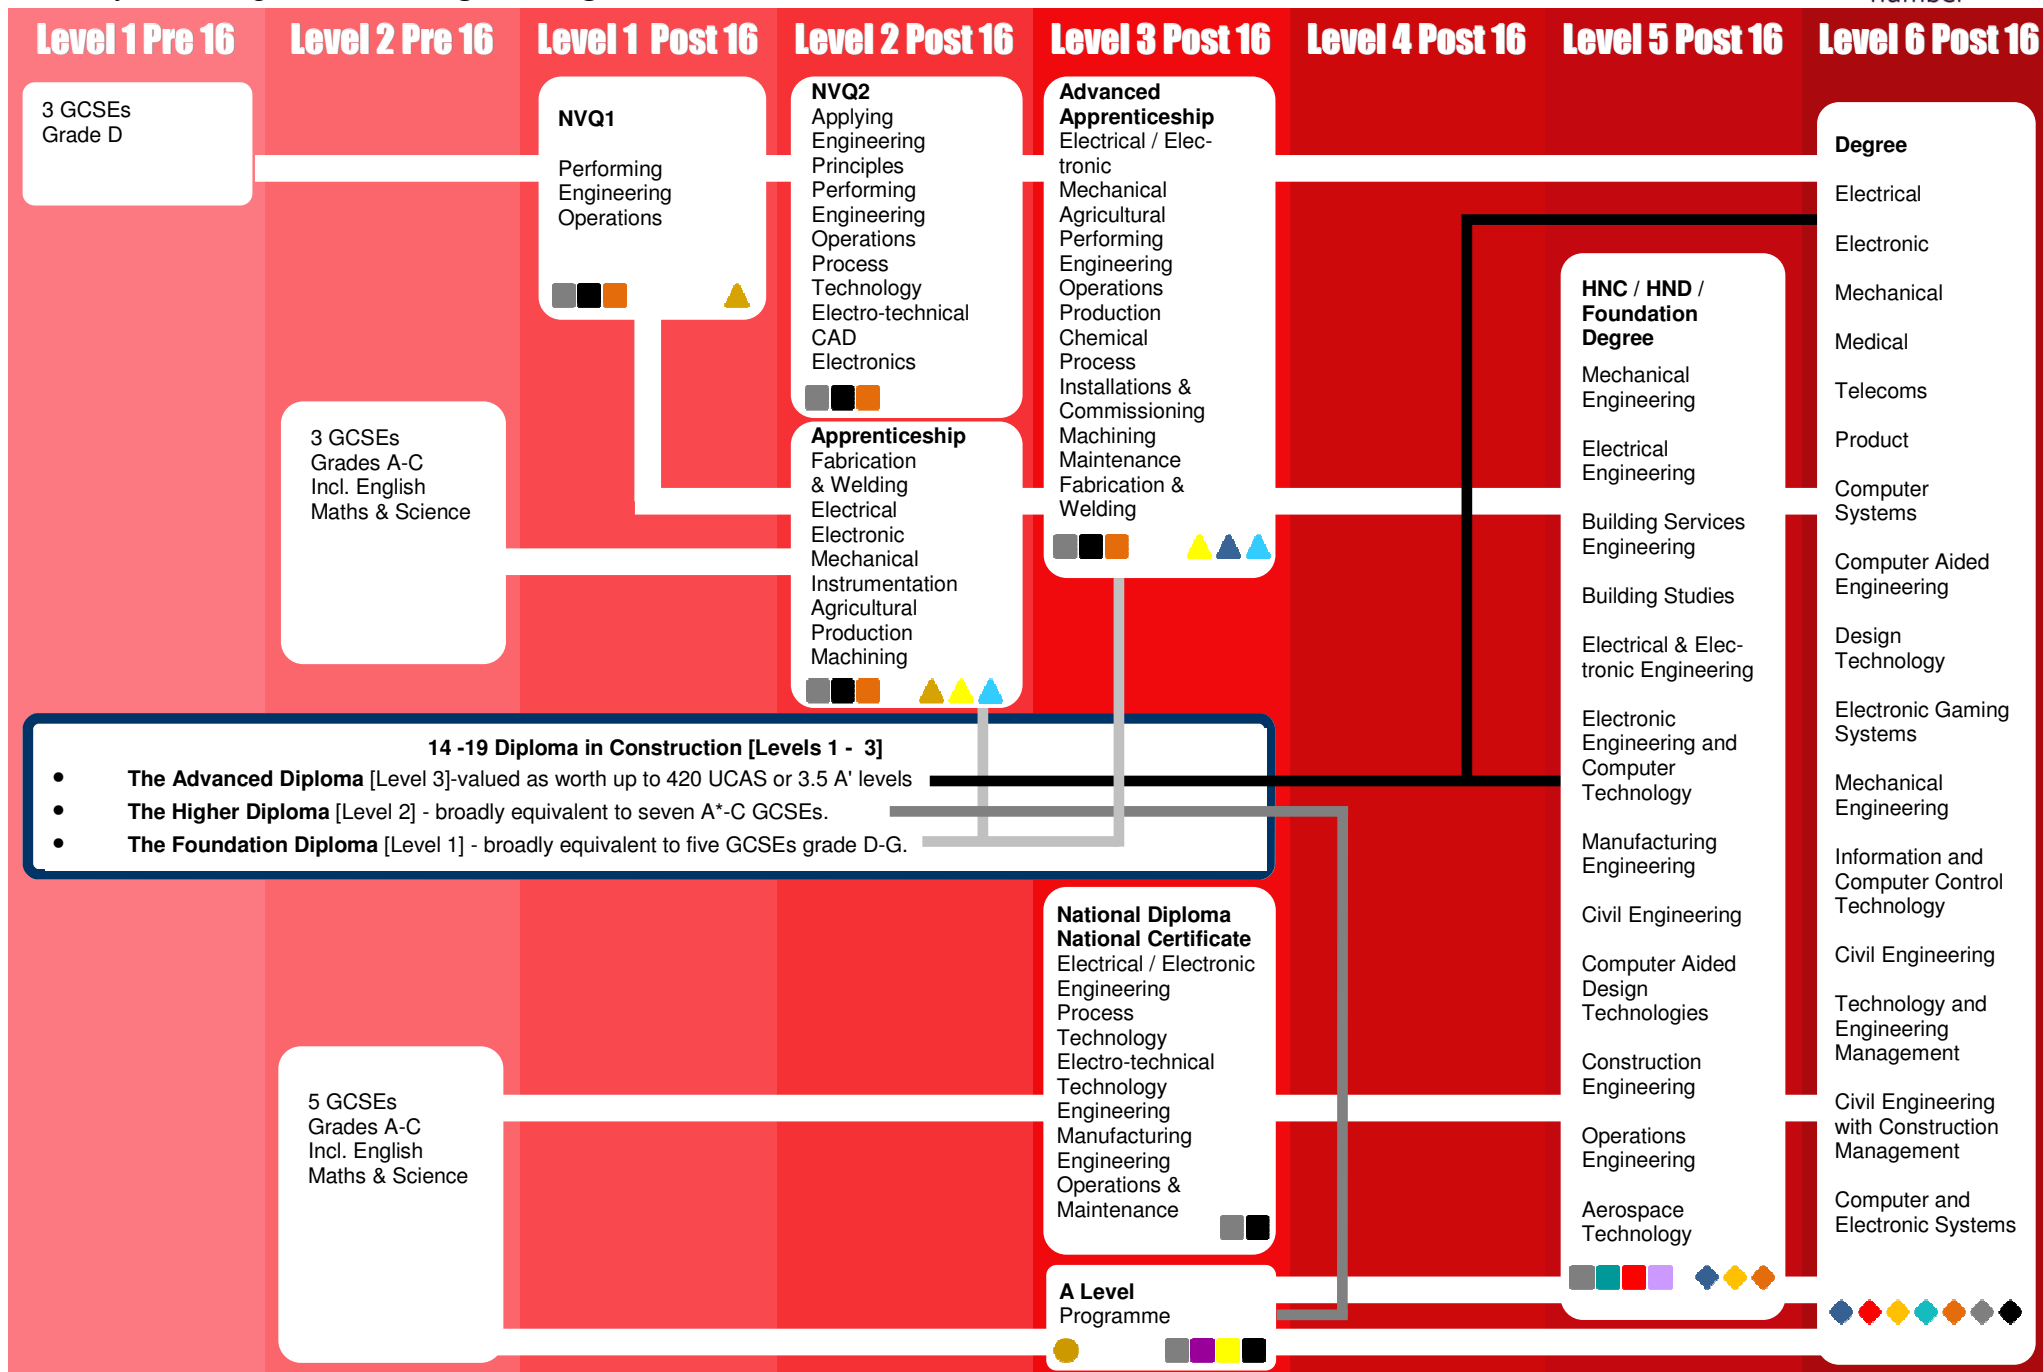

# Pathways for Progression in Engineering in Hull

- [SMColl] ● [HullColl] ■ [WilColl] ■ [WykeColl] ■ [ERColl] ■ [BBColl] ■ [DonColl] ■ [GIFHE] ■ [NLColl] ■ [YHTTr] ▲ [HETATr] ▲ [JTLTr] ▲ [ChamTr] ▲
- [LMetUni] ◆ [HullUni] ◆ [SHalUni] ◆ [ShefUni] ◆ [BradUni] ◆ [LeedUni] ◆ [HudUni] ◆

## Schools

## Colleges

## Training Provider