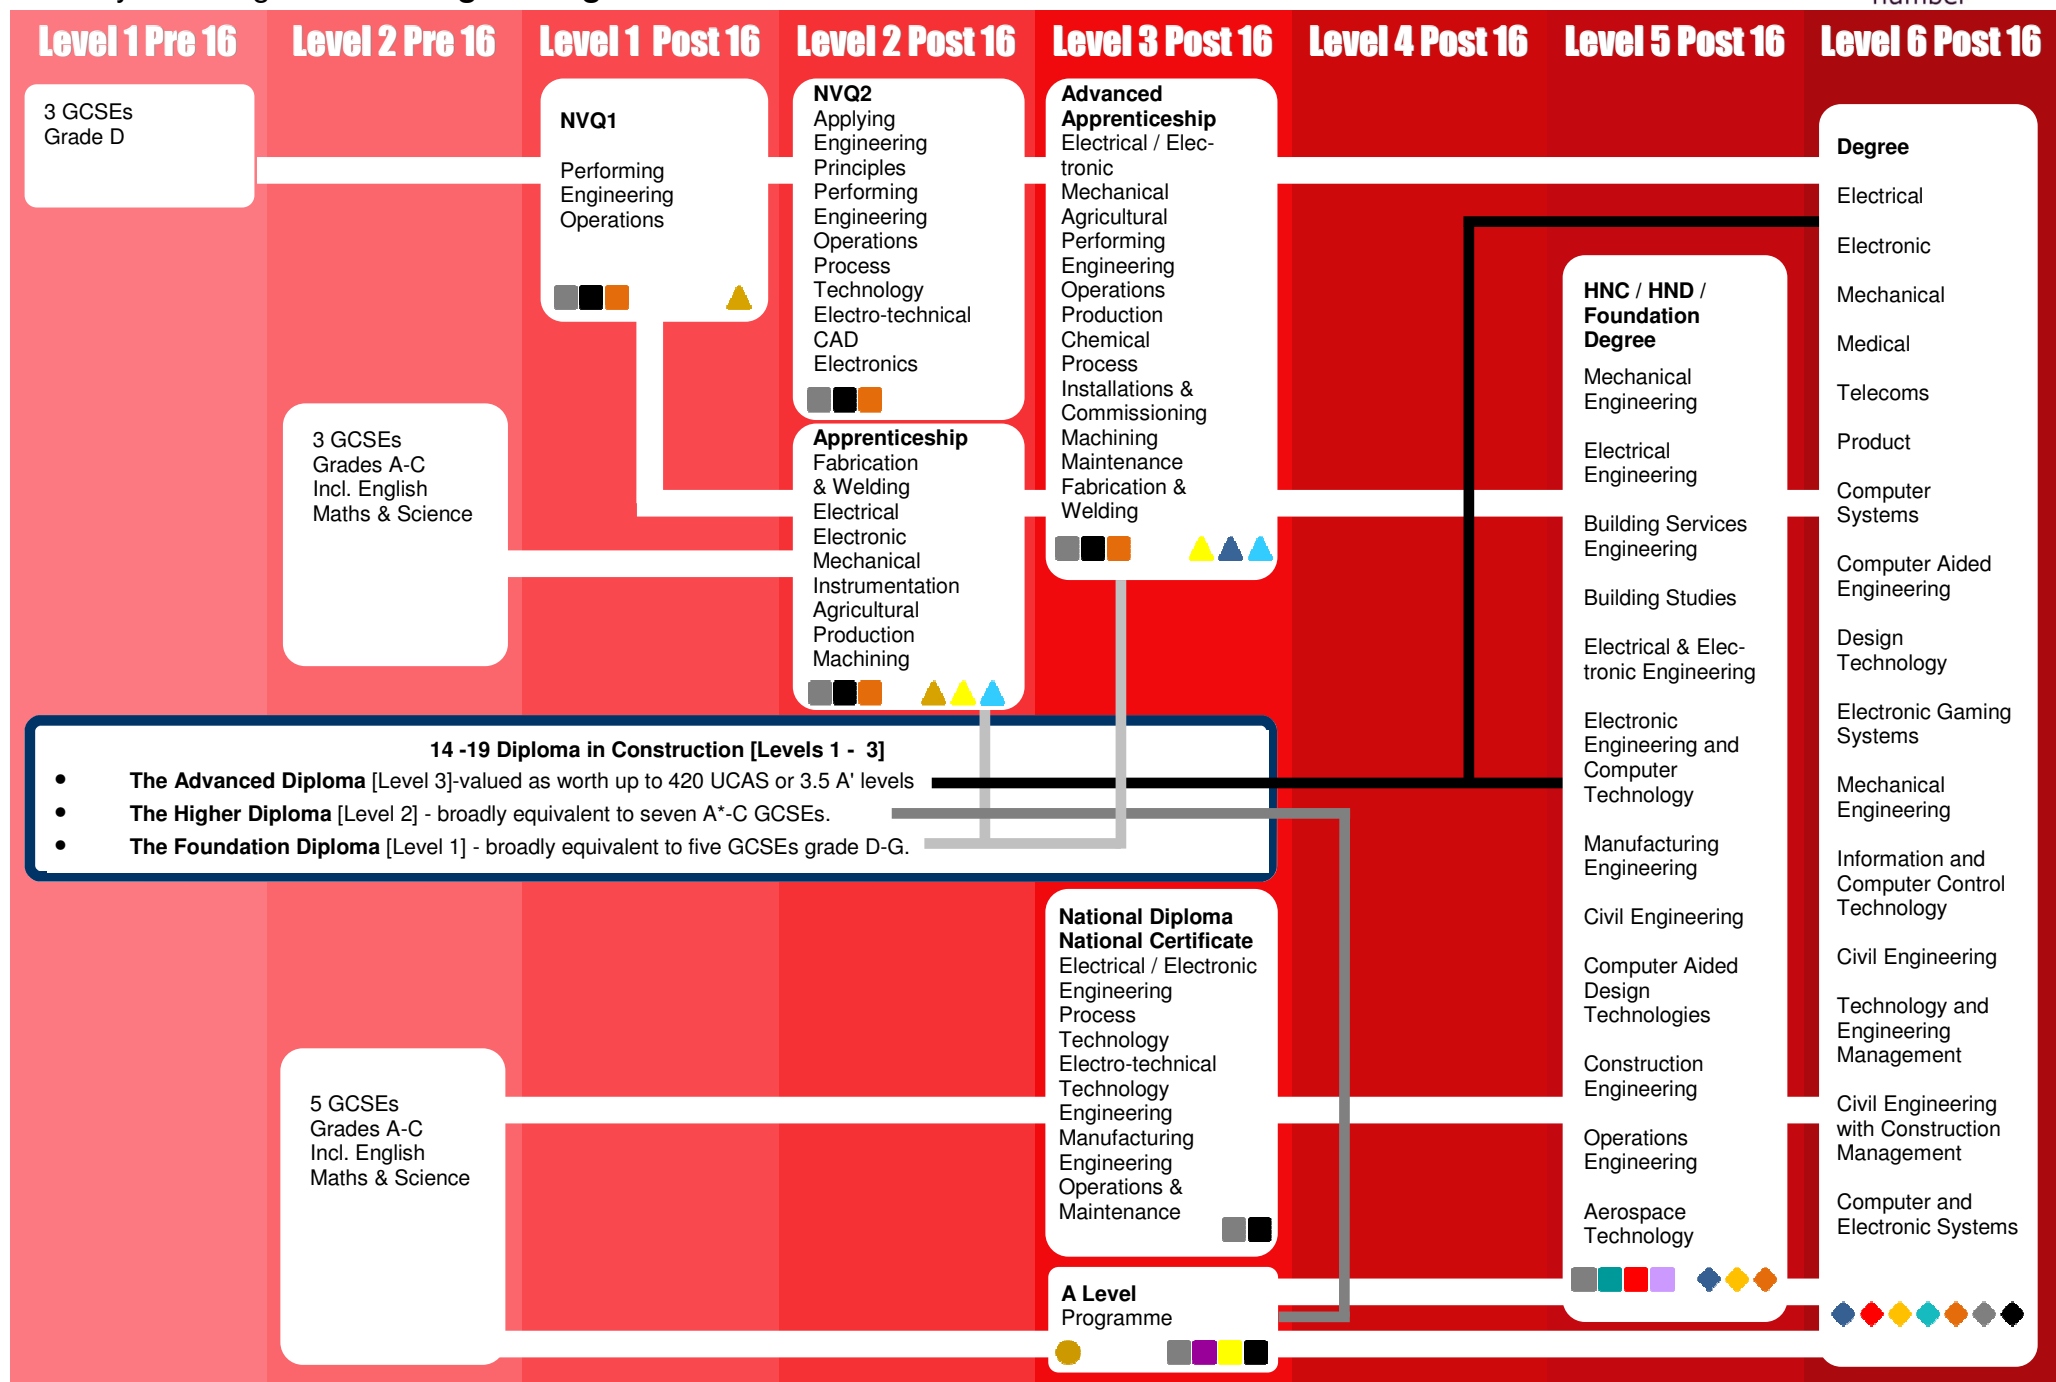

Pathways for Progression in **Engineering in Hull**

- [SMColl] ●
- [HullColl] ■
- [WilColl] ■
- [WykeColl] ■
- [ERColl] ■
- [BBColl] ■
- [DonColl] ■
- [GIFHE] ■
- [NLColl] ■
- [YHTTr] ▲
- [HETATr] ▲
- [JTLTr] ▲
- [ChamTr] ▲
- [LMetUni] ◆
- [HullUni] ◆
- [SHalUni] ◆
- [ShefUni] ◆
- [BradUni] ◆
- [LeedUni] ◆
- [HudUni] ◆