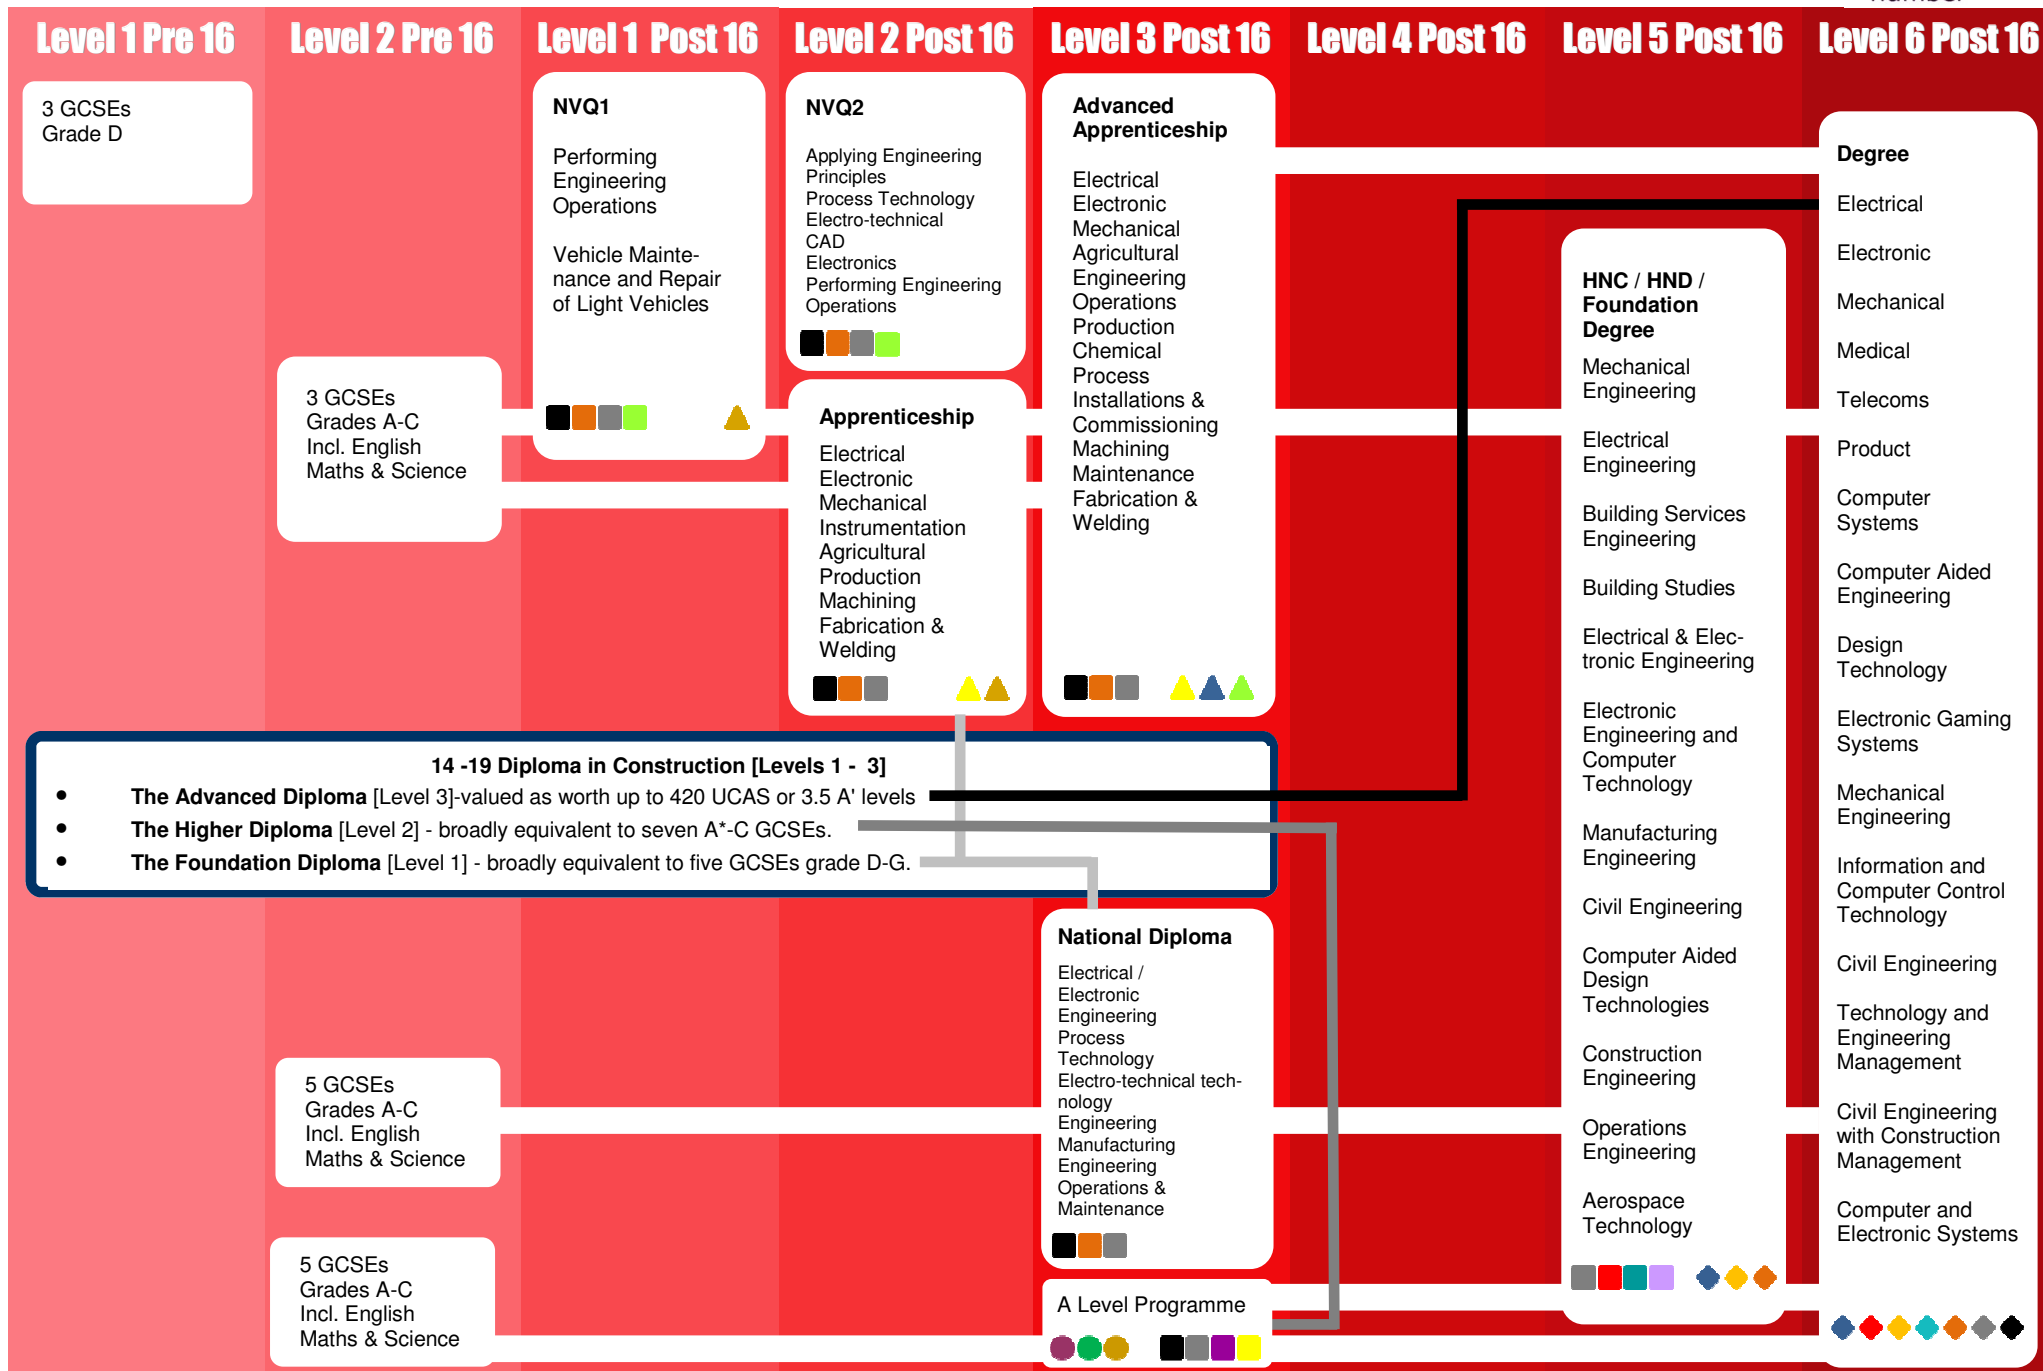

# Pathways for Progression in Engineering in East Riding of Yorkshire

- [ER6th] ●
- [Boo6th] ●
- [SMColl] ●
- [ERColl] ■
- [BBColl] ■
- [HullColl] ■
- [WilColl] ■
- [WykeColl] ■
- [GooColl] ■
- [GIFHE] ■
- [DonColl] ■
- [NLColl] ■
- [HETATr] ▲
- [JTLTr] ▲
- [IMSTr] ▲
- [YHTTr] ▲
- [LMetUni] ◆
- [HullUni] ◆
- [SHaUni] ◆
- [ShefUni] ◆
- [BradUni] ◆
- [LeedUni] ◆
- [HudUni] ◆

## Schools

## Colleges

## Training Provider