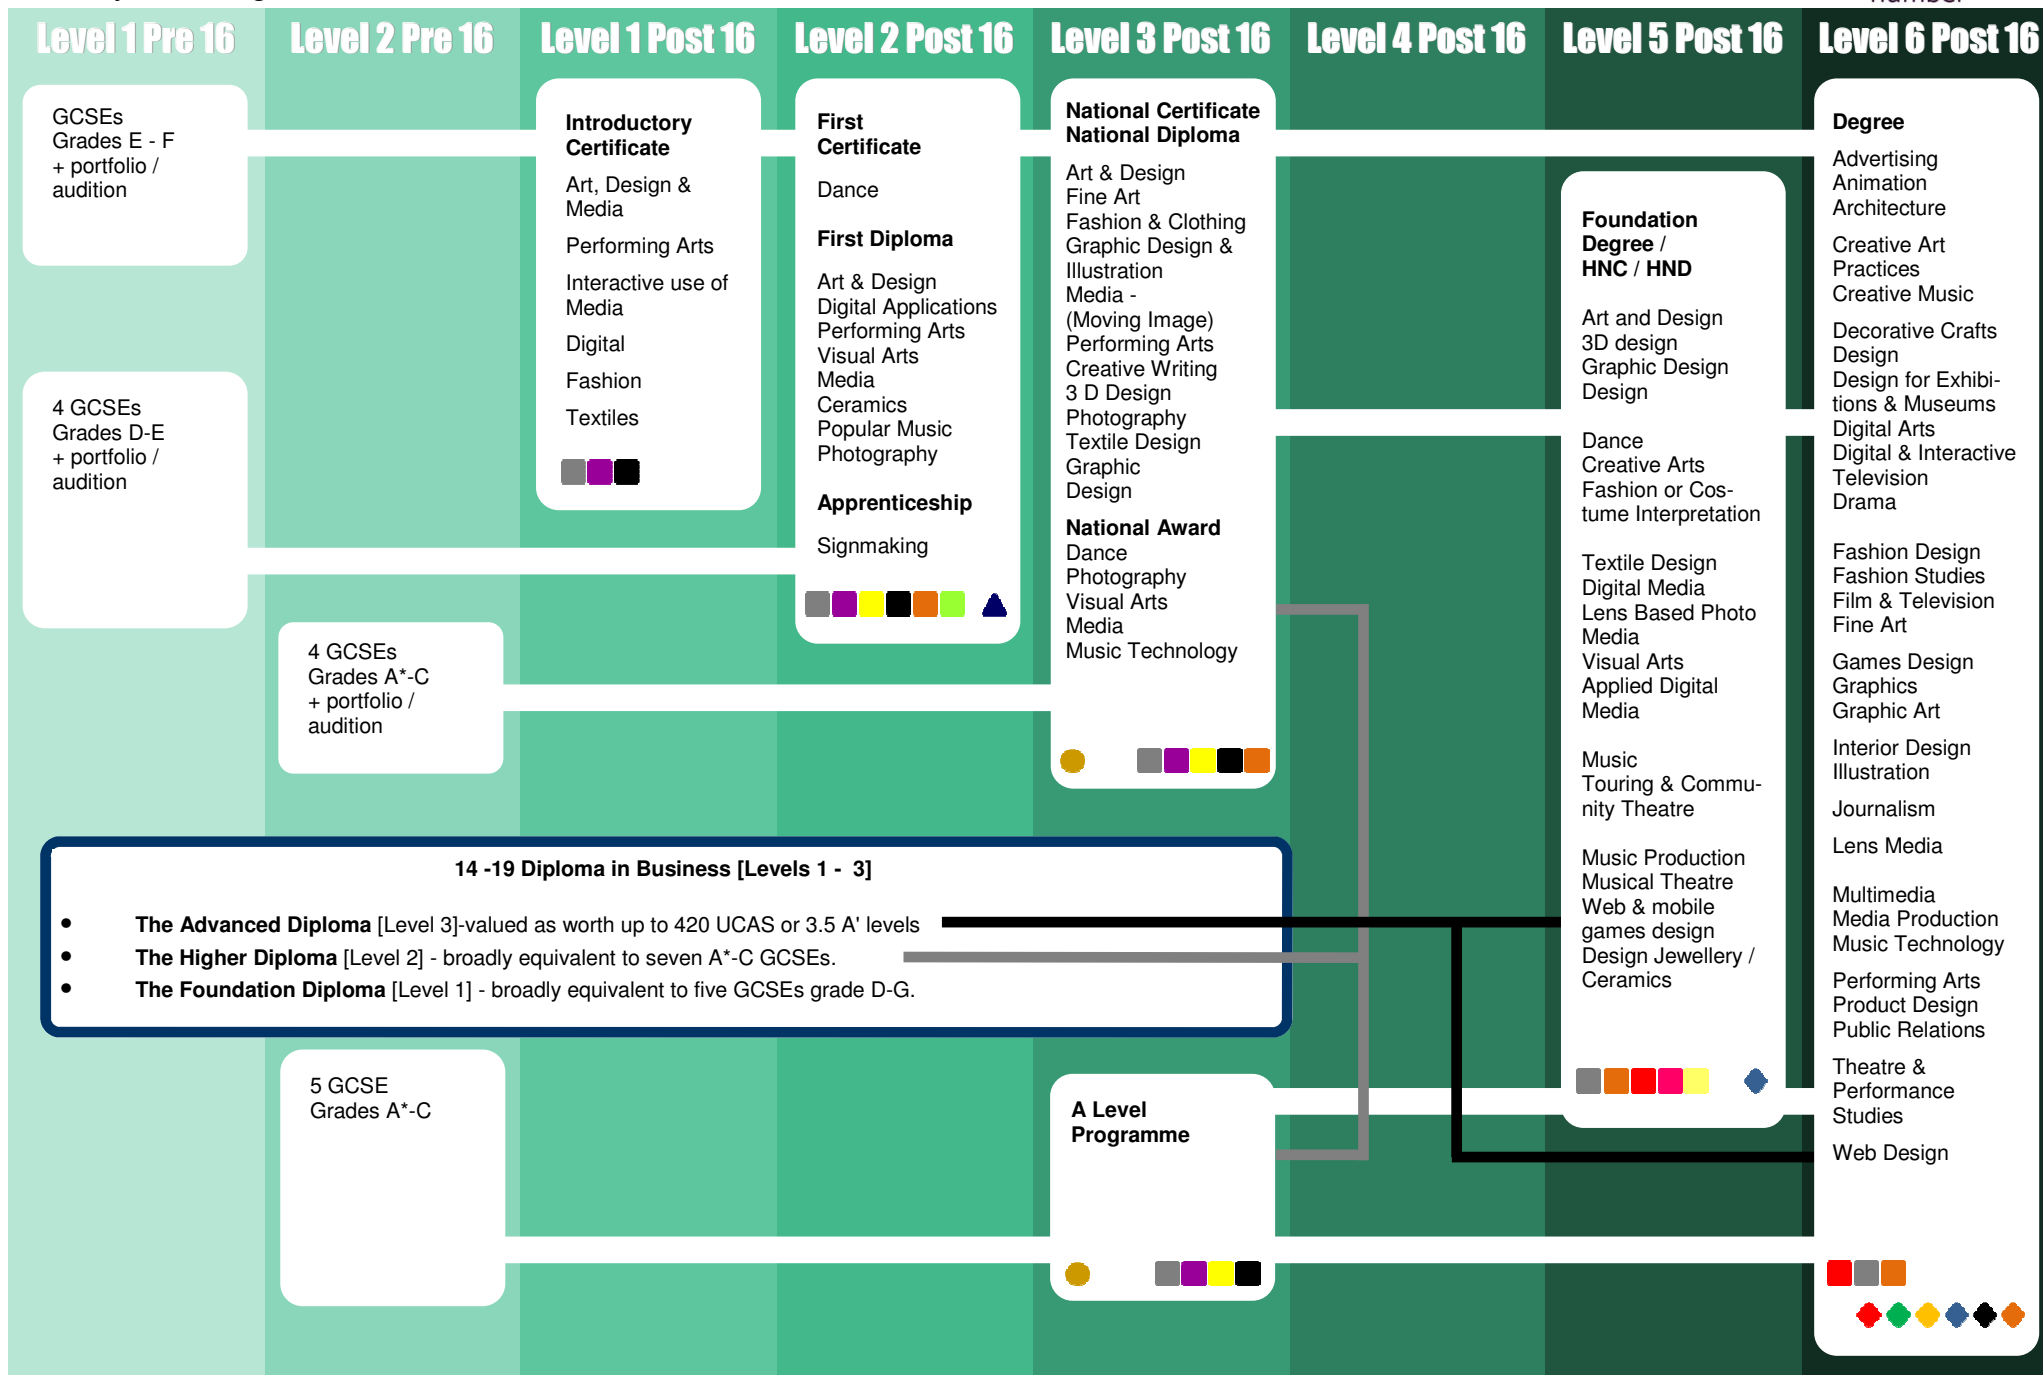

Pathways for Progression in Creative and Media in Hull

Schools

Colleges

Training Provider

Universities

Rossington VA School [RossSch]	DON	Doncaster College [DonColl]	DON	A4E Training [A4ETr]	Bishop Grosseteste Uni College [BGUCL]	REG
Hatfield Visual Arts College [HatSch]	DON	Dearne Valley College [DVColl]	DON	Alcrest Academy [AlcTr]	Bradford University [BradUni]	REG
Danum Technology College [DanSch]	DON	Bishop Burton College [BBColl]	ER	Bentley Training Centre [BentTr]	Huddersfield University [HudUni]	REG
Doncaster 6th Forms [Don6ths]	DON	Goole College [GooColl]	ER	Business Insight Training [BITr]	Hull University [HullUni]	REG
East Riding 6th forms [ER6th]	ER	East Riding College [ERColl]	ER	Carrilion Construction Training [CarTr]	Leeds College of Art & Design [LCAD]	REG
Driffield 6th form [Drif 6th]	ER	Wilberforce College [WilColl]	HU	Chamber Training [ChamTr]	Leeds Met University [LMetUni]	REG
Boothferry 6th Form [Boo6th]	ER	Wyke College [WykColl]	HU	CITB [CITBTr]	Leeds University [LeedUni]	REG
South Hunsley School [SHSch]	ER	Ports & Logistics CoVE [CoveHull]	HU	Derwent Training [DerTr]	Lincoln University [LincUni]	REG
Woldgate College [WolSch]	ER	Hull College [HullColl]	HU	DKM Training [DKMTr]	Sheffield Hallam University [SHalUni]	REG
South Holderness College [SHoSch]	ER	Ports & Logistics CoVE [CoveGrim]	NEL	East Riding Training Services [ERTr]	Sheffield University [ShefUni]	REG
Hornsea School [HornSch]	ER	Franklin College [FraColl]	NEL	EDS Training [EDSTr]	Teeside Universiy [TeesUni]	REG
Vermuyden School [VerSch]	ER	Grimsby Institute of FE HE [GIFHE]	NEL	Hotel & Catering Training Co. [HCTCTr]	York University [YorkUni]	REG
Withernsea High School [WithSch]	ER	John Leggott College [JLCol]	NL	Hull Business Training Centre [HuBTr]		
St Mary's College [SM Coll]	HU	North Lindsey College [NLColl]	NL	Hull City Council - Hull I - Tec. [ITecTr]		
Arch Bishop Thurstan School [ABTSch]	HU	Bradford College [BradColl]	REG	HulICC Refurbit [RefTr]		
Endeavour High School [EndSch]	HU	Askham Bryan College [AskColl]	REG	Humberside Engineering Training [HETATr]		
The Lindsey School & Comm Arts [LinSch]	NEL	York College [YorColl]	REG	Humber Institute of Food and Fisheries [HIFFTr]		
Oasis Academy Immingham [ImmSch]	NEL	Bradford College [BradColl]	REG	HYA Training [HYATr]		
Oasis Academy Wintingham [IWintSch]	NEL	Sheffield College [ShefColl]	REG	IMS UK [IMSTr]		
Hereford Technology School [HerSch]	NEL	Leeds Park Lane College [LPLColl]	REG	JHP Training [JHPTr]		
Havelock Academy [HavSch]	NEL	Yorkshire Coast College [YCColl]	SCA	JTL Training [JTLTr]		
Humberston School [HumSch]	NEL	Scarborough 6th Form College [Sca6th]	SCA	Kaplan Finance [KAPFTr]		
Tollbar [TBEC]	NL	Selby college [SelColl]	SEL	Kieren Mullin Training [KMTr]		