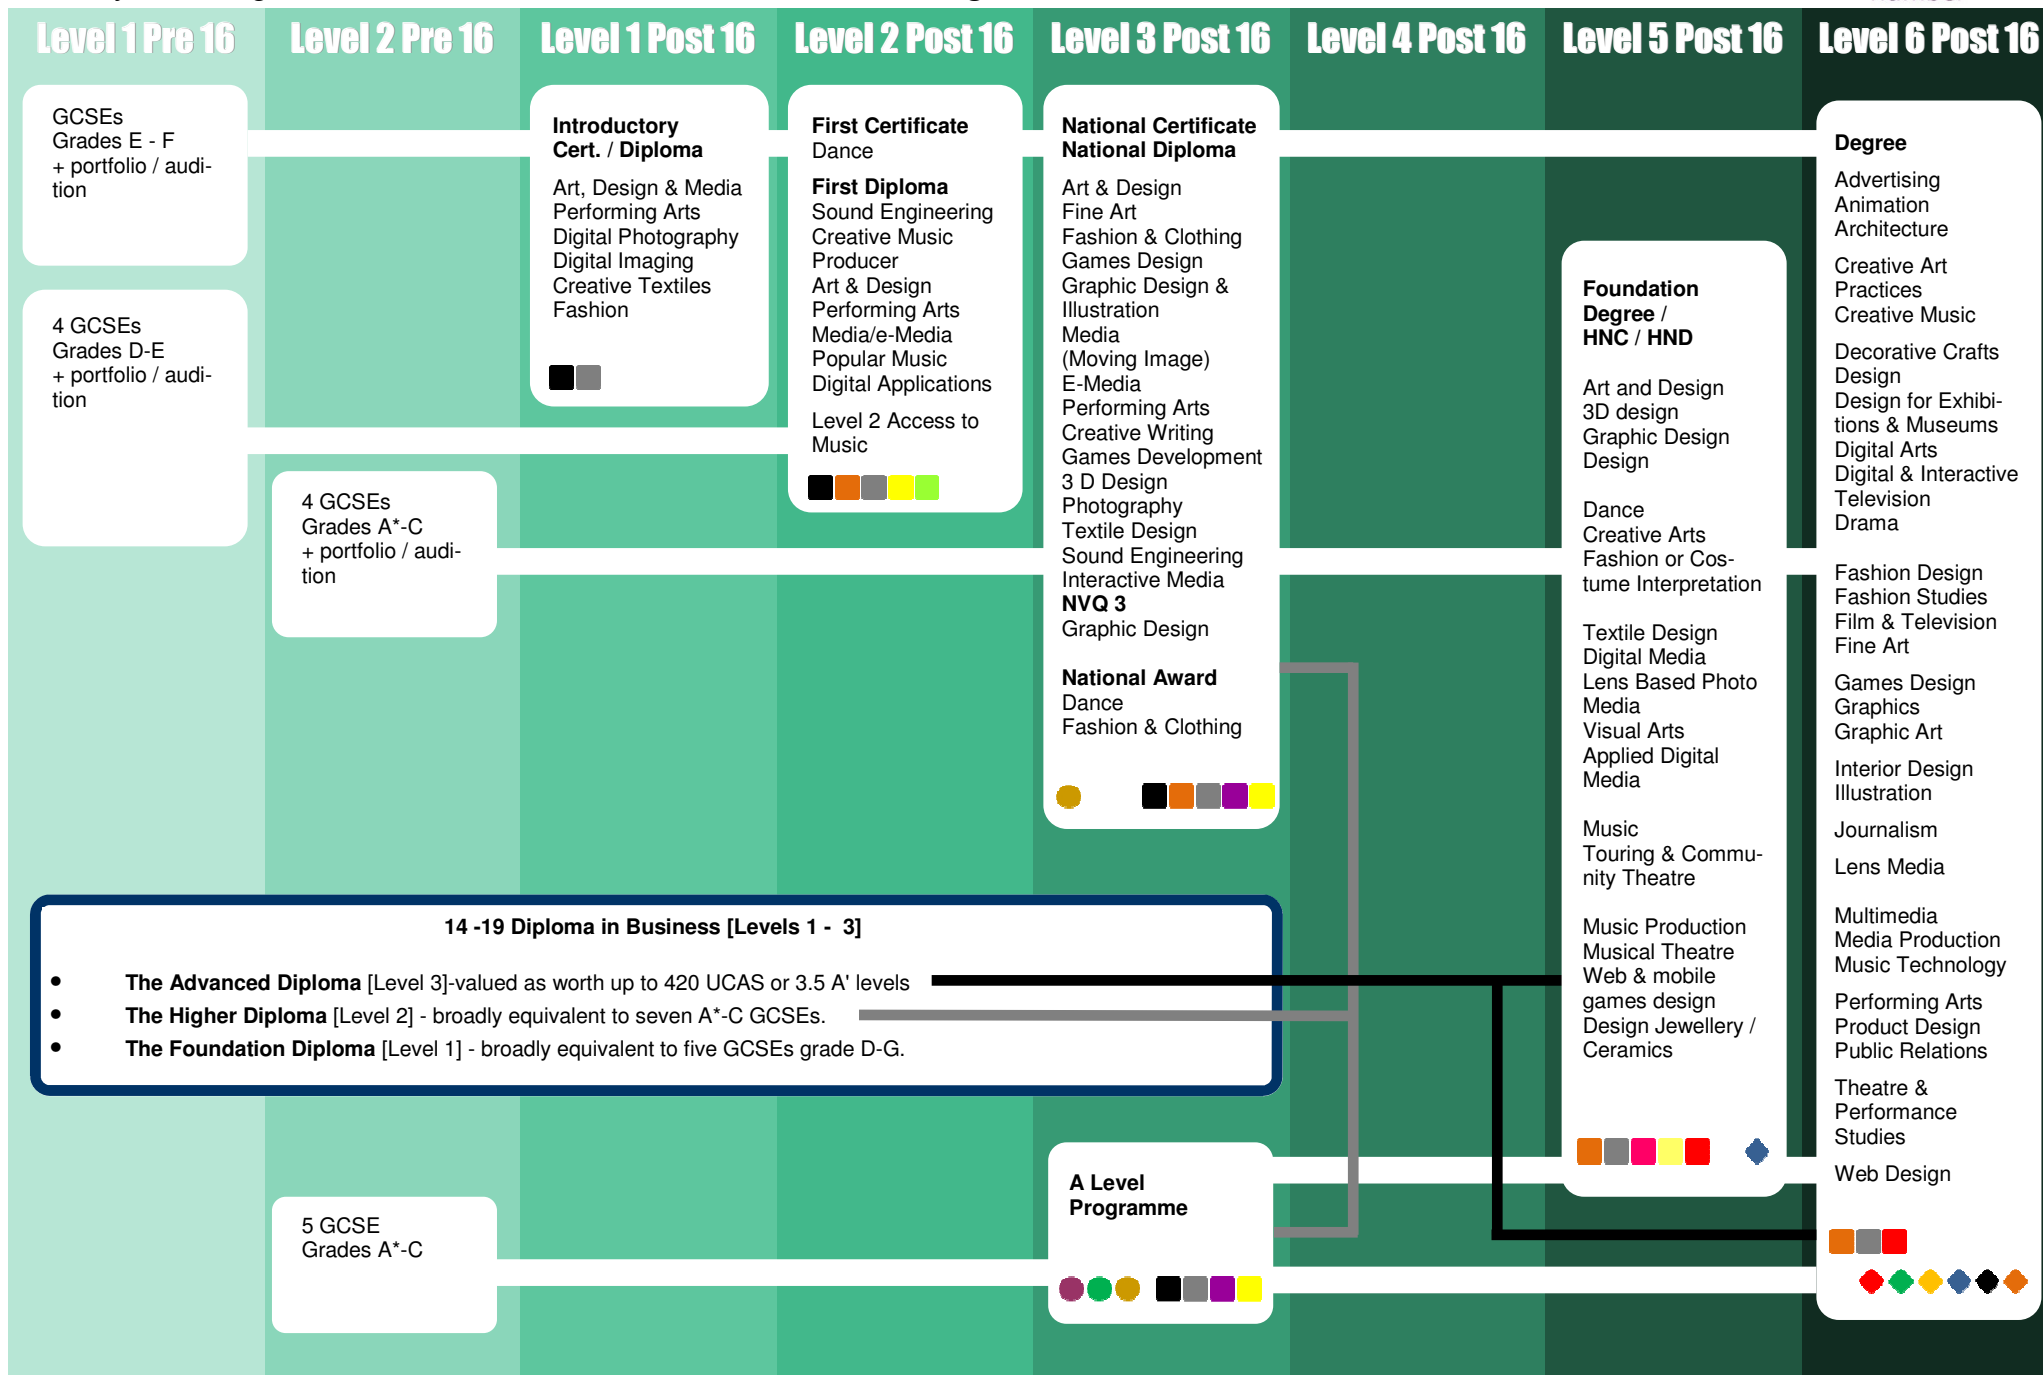

Pathways for Progression in Creative and Media in the East Riding of Yorkshire

Schools

Colleges

Training Provider

Universities

Rossington VA School [RossSch]	DON	Doncaster College [DonColl]	DON	A4E Training [A4ETr]	Bishop Grosseteste Uni College [BGUCL]	REG
Hatfield Visual Arts College [HatSch]	DON	Dearne Valley College [DVColl]	DON	Alcrest Academy [AlcTr]	Bradford University [BradUni]	REG
Danum Technology College [DanSch]	DON	Bishop Burton College [BBColl]	ER	Bentley Training Centre [BentTr]	Huddersfield University [HudUni]	REG
Doncaster 6th Forms [Don6ths]	DON	Goole College [GooColl]	ER	Business Insight Training [BITr]	Hull University [HullUni]	REG
East Riding 6th forms [ER6th]	ER	East Riding College [ERColl]	ER	Carrilion Construction Training [CarTr]	Leeds College of Art & Design [LCAD]	REG
Driffield 6th form [Drif 6th]	ER	Wilberforce College [WilColl]	HU	Chamber Training [ChamTr]	Leeds Met University [LMetUni]	REG
Boothferry 6th Form [Boo6th]	ER	Wyke College [WykColl]	HU	CITB [CITBTr]	Leeds University [LeedUni]	REG
South Hunsley School [SHSch]	ER	Ports & Logistics CoVE [CoveHull]	HU	Derwent Training [DerTr]	Lincoln University [LincUni]	REG
Woldgate College [WolSch]	ER	Hull College [HullColl]	HU	DKM Training [DKMTr]	Sheffield Hallam University [SHalUni]	REG
South Holderness College [SHoSch]	ER	Ports & Logistics CoVE [CoveGrim]	NEL	East Riding Training Services [ERTr]	Sheffield University [ShefUni]	REG
Hornsea School [HornSch]	ER	Franklin College [FraColl]	NEL	EDS Training [EDSTr]	Teeside Universiy [TeesUni]	REG
Vermuyden School [VerSch]	ER	Grimsby Institute of FE HE [GIFHE]	NEL	Hotel & Catering Training Co. [HCTCTr]	York University [YorkUni]	REG
Withernsea High School [WithSch]	ER	John Leggott College [JLCol]	NL	Hull Business Training Centre [HuBTr]		
St Mary's College [SM Coll]	HU	North Lindsey College [NLColl]	NL	Hull City Council - Hull I - Tec. [ITecTr]		
Arch Bishop Thurstan School [ABTSch]	HU	Bradford College [BradColl]	REG	HulICC Refurbit [RefTr]		
Endeavour High School [EndSch]	HU	Askham Bryan College [AskColl]	REG	Humberside Engineering Training [HETATr]		
The Lindsey School & Comm Arts [LinSch]	NEL	York College [YorColl]	REG	Humber Institute of Food and Fisheries [HIFFTr]		
Oasis Academy Immingham [ImmSch]	NEL	Bradford College [BradColl]	REG	HYA Training [HYATr]		
Oasis Academy Wintingham [IWintSch]	NEL	Sheffield College [ShefColl]	REG	IMS UK [IMSTr]		
Hereford Technology School [HerSch]	NEL	Leeds Park Lane College [LPLColl]	REG	JHP Training [JHPTr]		
Havelock Academy [HavSch]	NEL	Yorkshire Coast College [YCColl]	SCA	JTL Training [JTLTr]		
Humberston School [HumSch]	NEL	Scarborough 6th Form College [Sca6th]	SCA	Kaplan Finance [KAPFTr]		
Tollbar [TBEC]	NL	Selby college [SelColl]	SEL	Kieren Mullin Training [KMTr]		