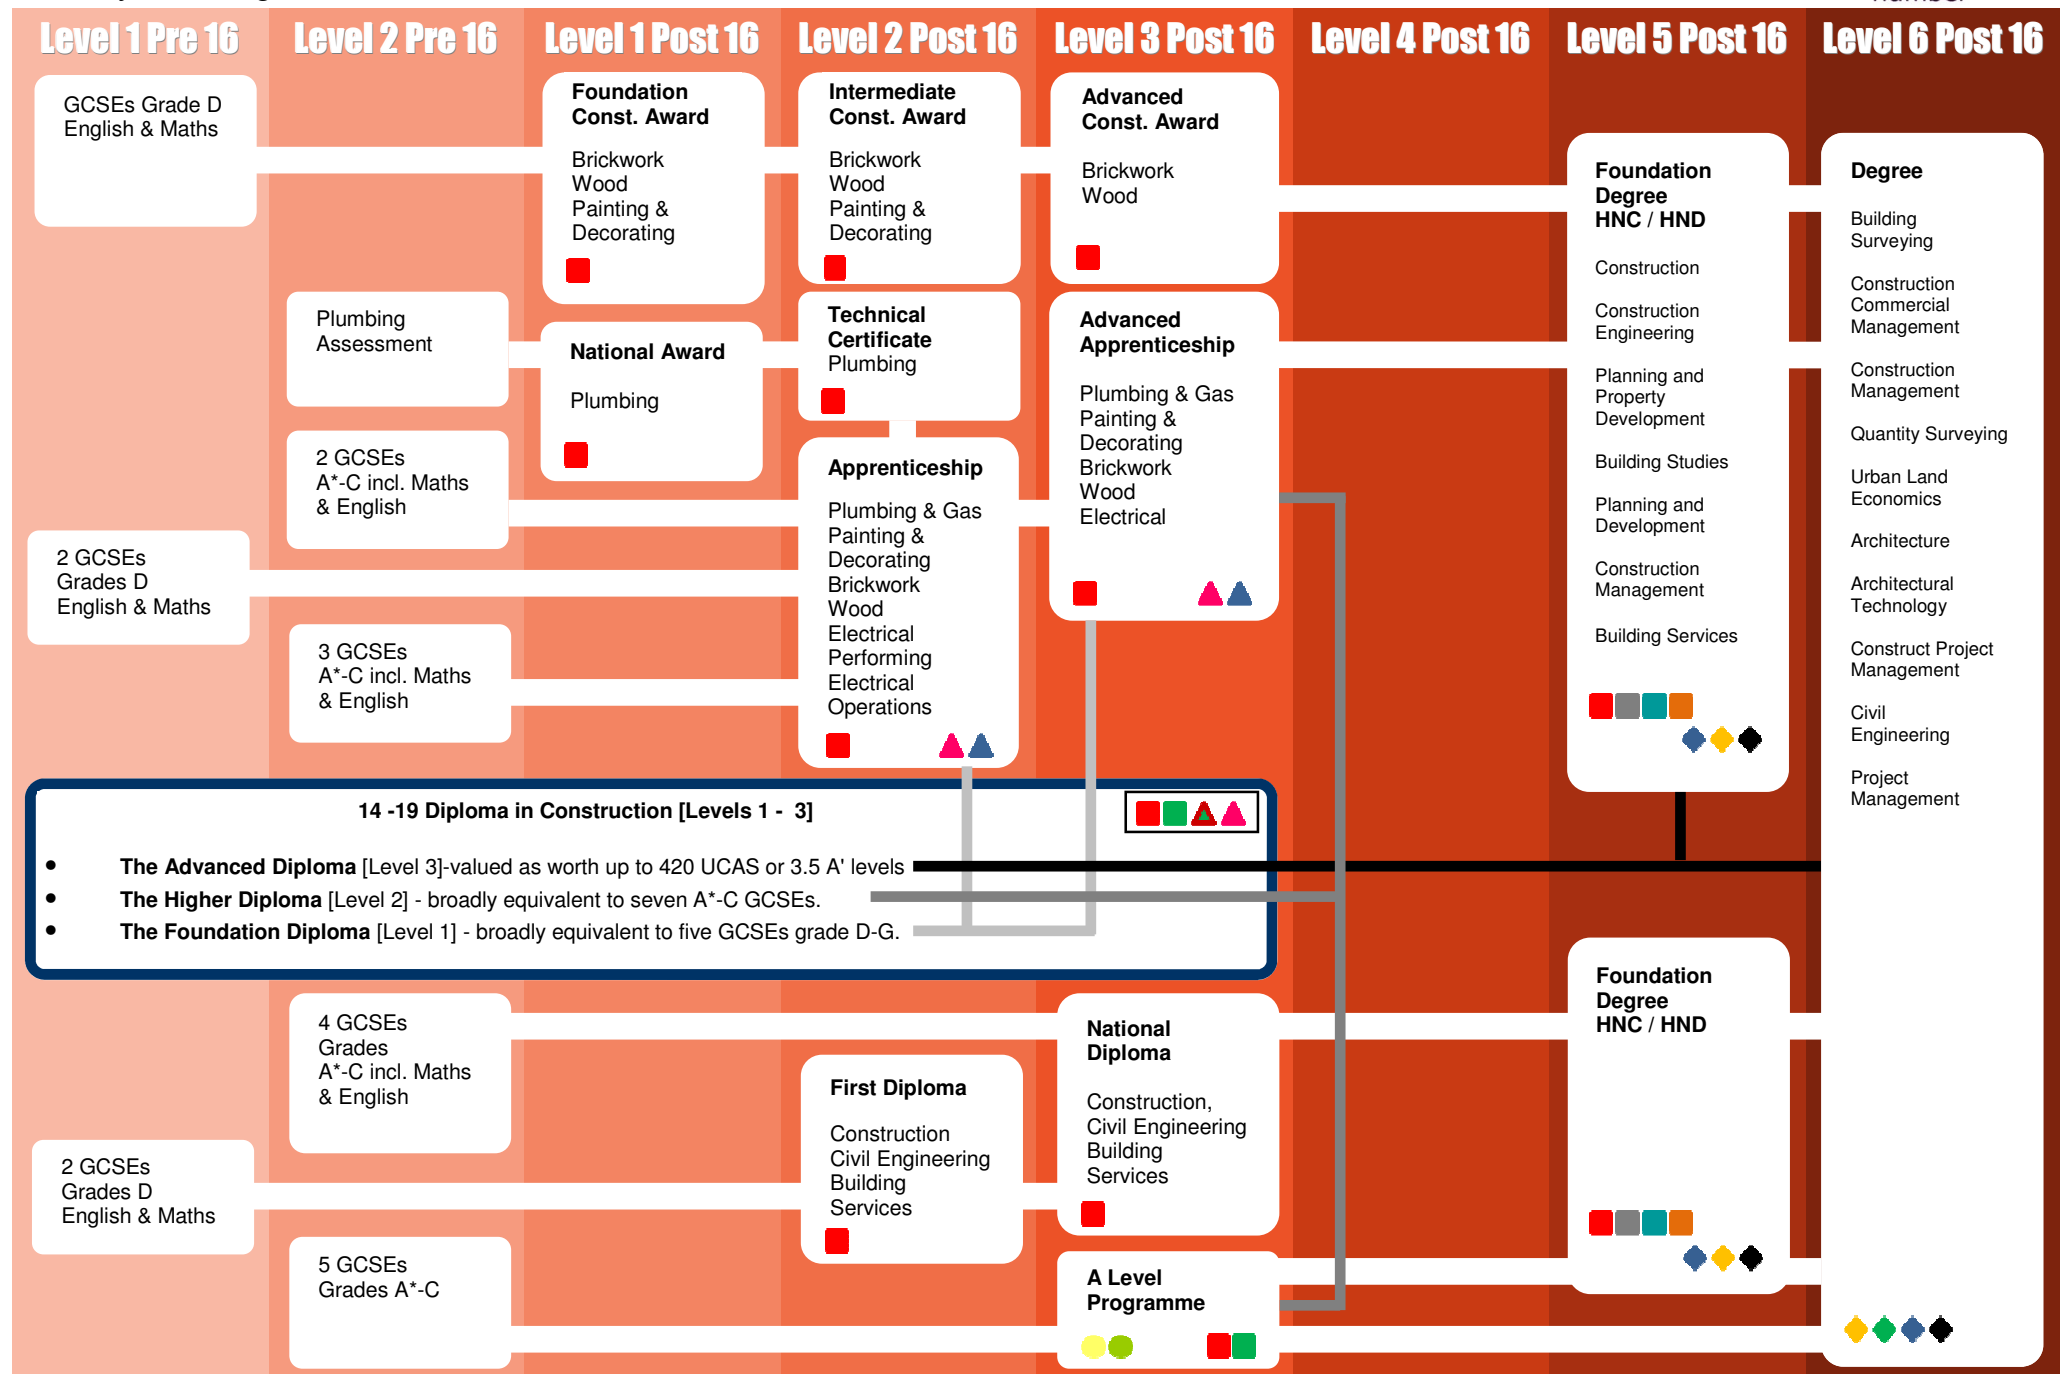

Pathways for Progression in **Construction in North East Lincolnshire**

Schools

Colleges

Training Provider

Universities

Rossington VA School [RossSch]	DON	Doncaster College [DonColl]	DON	A4E Training [A4ETr]	Bishop Grosseteste Uni College [BGUCL]	REG
Hatfield Visual Arts College [HatSch]	DON	Dearne Valley College [DVColl]	DON	Alcrest Academy [AlcTr]	Bradford University [BradUni]	REG
Danum Technology College [DanSch]	DON	Bishop Burton College [BBColl]	ER	Bentley Training Centre [BentTr]	Huddersfield University [HudUni]	REG
Doncaster 6th Forms [Don6ths]	DON	Goole College [GooColl]	ER	Business Insight Training [BITr]	Hull University [HullUni]	REG
East Riding 6th forms [ER6th]	ER	East Riding College [ERColl]	ER	Carrilion Construction Training [CarTr]	Leeds College of Art & Design [LCAD]	REG
Driffield 6th form [Drif 6th]	ER	Wilberforce College [WilColl]	HU	Chamber Training [ChamTr]	Leeds Met University [LMetUni]	REG
Boothferry 6th Form [Boo6th]	ER	Wyke College [WykColl]	HU	CITB [CITBTr]	Leeds University [LeedUni]	REG
South Hunsley School [SHSch]	ER	Ports & Logistics CoVE [CoveHull]	HU	Derwent Training [DerTr]	Lincoln University [LincUni]	REG
Woldgate College [WolSch]	ER	Hull College [HullColl]	HU	DKM Training [DKMTr]	Sheffield Hallam University [SHalUni]	REG
South Holderness College [SHoSch]	ER	Ports & Logistics CoVE [CoveGrim]	NEL	East Riding Training Services [ERTr]	Sheffield University [ShefUni]	REG
Hornsea School [HornSch]	ER	Franklin College [FraColl]	NEL	EDS Training [EDSTr]	Teeside Universiy [TeesUni]	REG
Vermuyden School [VerSch]	ER	Grimsby Institute of FE HE [GIFHE]	NEL	Hotel & Catering Training Co. [HCTCTr]	York University [YorkUni]	REG
Withernsea High School [WithSch]	ER	John Leggott College [JLCol]	NL	Hull Business Training Centre [HuBTr]		
St Mary's College [SM Coll]	HU	North Lindsey College [NLColl]	NL	Hull City Council - Hull I - Tec. [ITecTr]		
Arch Bishop Thurstan School [ABTSch]	HU	Bradford College [BradColl]	REG	HulICC Refurbit [RefTr]		
Endeavour High School [EndSch]	HU	Askham Bryan College [AskColl]	REG	Humberside Engineering Training [HETATr]		
The Lindsey School & Comm Arts [LinSch]	NEL	York College [YorColl]	REG	Humber Institute of Food and Fisheries [HIFFTr]		
Oasis Academy Immingham [ImmSch]	NEL	Bradford College [BradColl]	REG	HYA Training [HYATr]		
Oasis Academy Wintingham [IWintSch]	NEL	Sheffield College [ShefColl]	REG	IMS UK [IMSTr]		
Hereford Technology School [HerSch]	NEL	Leeds Park Lane College [LPLColl]	REG	JHP Training [JHPTr]		
Havelock Academy [HavSch]	NEL	Yorkshire Coast College [YCColl]	SCA	JTL Training [JTLTr]		
Humberston School [HumSch]	NEL	Scarborough 6th Form College [Sca6th]	SCA	Kaplan Finance [KAPFTr]		
Tollbar [TBEC]	NL	Selby college [SelColl]	SEL	Kieren Mullin Training [KMTr]		