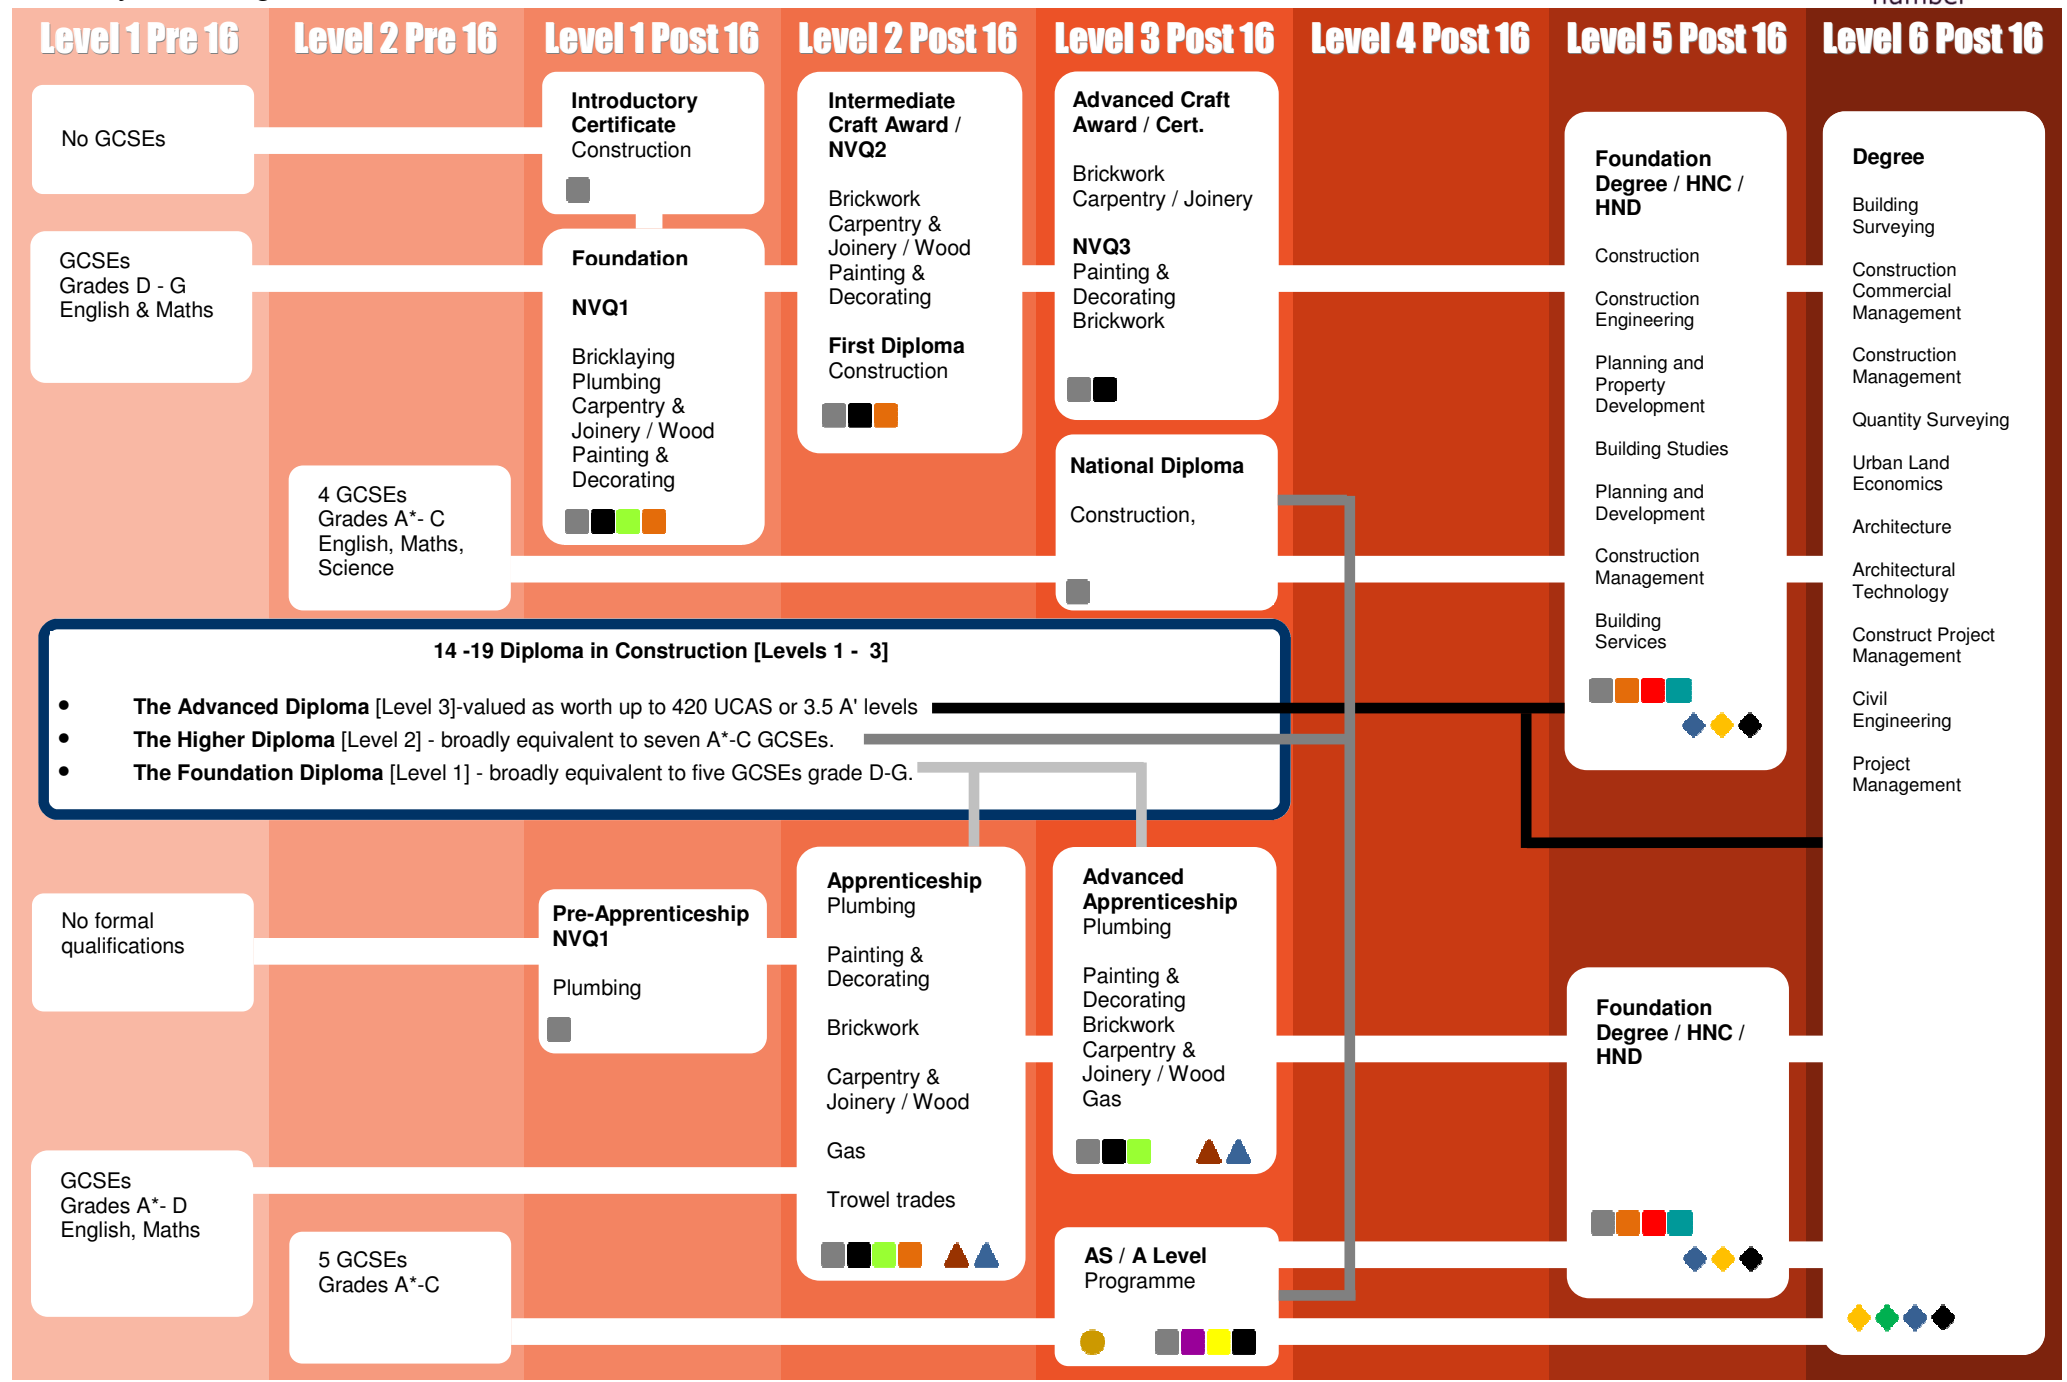

Pathways for Progression in **Construction in Hull**

Schools

Colleges

Training Provider

Universities

| | | | | | | |
|---|-----|---------------------------------------|-----|---|--|-----|
| Rossington VA School [RossSch] | DON | Doncaster College [DonColl] | DON | A4E Training [A4ETr] | Bishop Grosseteste Uni College [BGUCL] | REG |
| Hatfield Visual Arts College [HatSch] | DON | Dearne Valley College [DVColl] | DON | Alcrest Academy [AlcTr] | Bradford University [BradUni] | REG |
| Danum Technology College [DanSch] | DON | Bishop Burton College [BBColl] | ER | Bentley Training Centre [BentTr] | Huddersfield University [HudUni] | REG |
| Doncaster 6th Forms [Don6ths] | DON | Goole College [GooColl] | ER | Business Insight Training [BITr] | Hull University [HullUni] | REG |
| East Riding 6th forms [ER6th] | ER | East Riding College [ERColl] | ER | Carrilion Construction Training [CarTr] | Leeds College of Art & Design [LCAD] | REG |
| Driffield 6th form [Drif 6th] | ER | Wilberforce College [WilColl] | HU | Chamber Training [ChamTr] | Leeds Met University [LMetUni] | REG |
| Boothferry 6th Form [Boo6th] | ER | Wyke College [WykColl] | HU | CITB [CITBTr] | Leeds University [LeedUni] | REG |
| South Hunsley School [SHSch] | ER | Ports & Logistics CoVE [CoveHull] | HU | Derwent Training [DerTr] | Lincoln University [LincUni] | REG |
| Woldgate College [WolSch] | ER | Hull College [HullColl] | HU | DKM Training [DKMTr] | Sheffield Hallam University [SHalUni] | REG |
| South Holderness College [SHoSch] | ER | Ports & Logistics CoVE [CoveGrim] | NEL | East Riding Training Services [ERTr] | Sheffield University [ShefUni] | REG |
| Hornsea School [HornSch] | ER | Franklin College [FraColl] | NEL | EDS Training [EDSTr] | Teeside Universiy [TeesUni] | REG |
| Vermuyden School [VerSch] | ER | Grimsby Institute of FE HE [GIFHE] | NEL | Hotel & Catering Training Co. [HCTCTr] | York University [YorkUni] | REG |
| Withernsea High School [WithSch] | ER | John Leggott College [JLCol] | NL | Hull Business Training Centre [HuBTr] | | |
| St Mary's College [SMColl] | HU | North Lindsey College [NLColl] | NL | Hull City Council - Hull I - Tec. [ITecTr] | | |
| Arch Bishop Thurstan School [ABTSch] | HU | Bradford College [BradColl] | REG | HulICC Refurbit [RefTr] | | |
| Endeavour High School [EndSch] | HU | Askham Bryan College [AskColl] | REG | Humberside Engineering Training [HETATr] | | |
| The Lindsey School & Comm Arts [LinSch] | NEL | York College [YorColl] | REG | Humber Institute of Food and Fisheries [HIFFTr] | | |
| Oasis Academy Immingham [ImmSch] | NEL | Bradford College [BradColl] | REG | HYA Training [HYATr] | | |
| Oasis Academy Wintingham [IWintSch] | NEL | Sheffield College [ShefColl] | REG | IMS UK [IMSTr] | | |
| Hereford Technology School [HerSch] | NEL | Leeds Park Lane College [LPLColl] | REG | JHP Training [JHPTr] | | |
| Havelock Academy [HavSch] | NEL | Yorkshire Coast College [YCColl] | SCA | JTL Training [JTLTr] | | |
| Humberston School [HumSch] | NEL | Scarborough 6th Form College [Sca6th] | SCA | Kaplan Finance [KAPFTr] | | |
| Tollbar [TBEC] | NL | Selby college [SelColl] | SEL | Kieren Mullin Training [KMTr] | | |