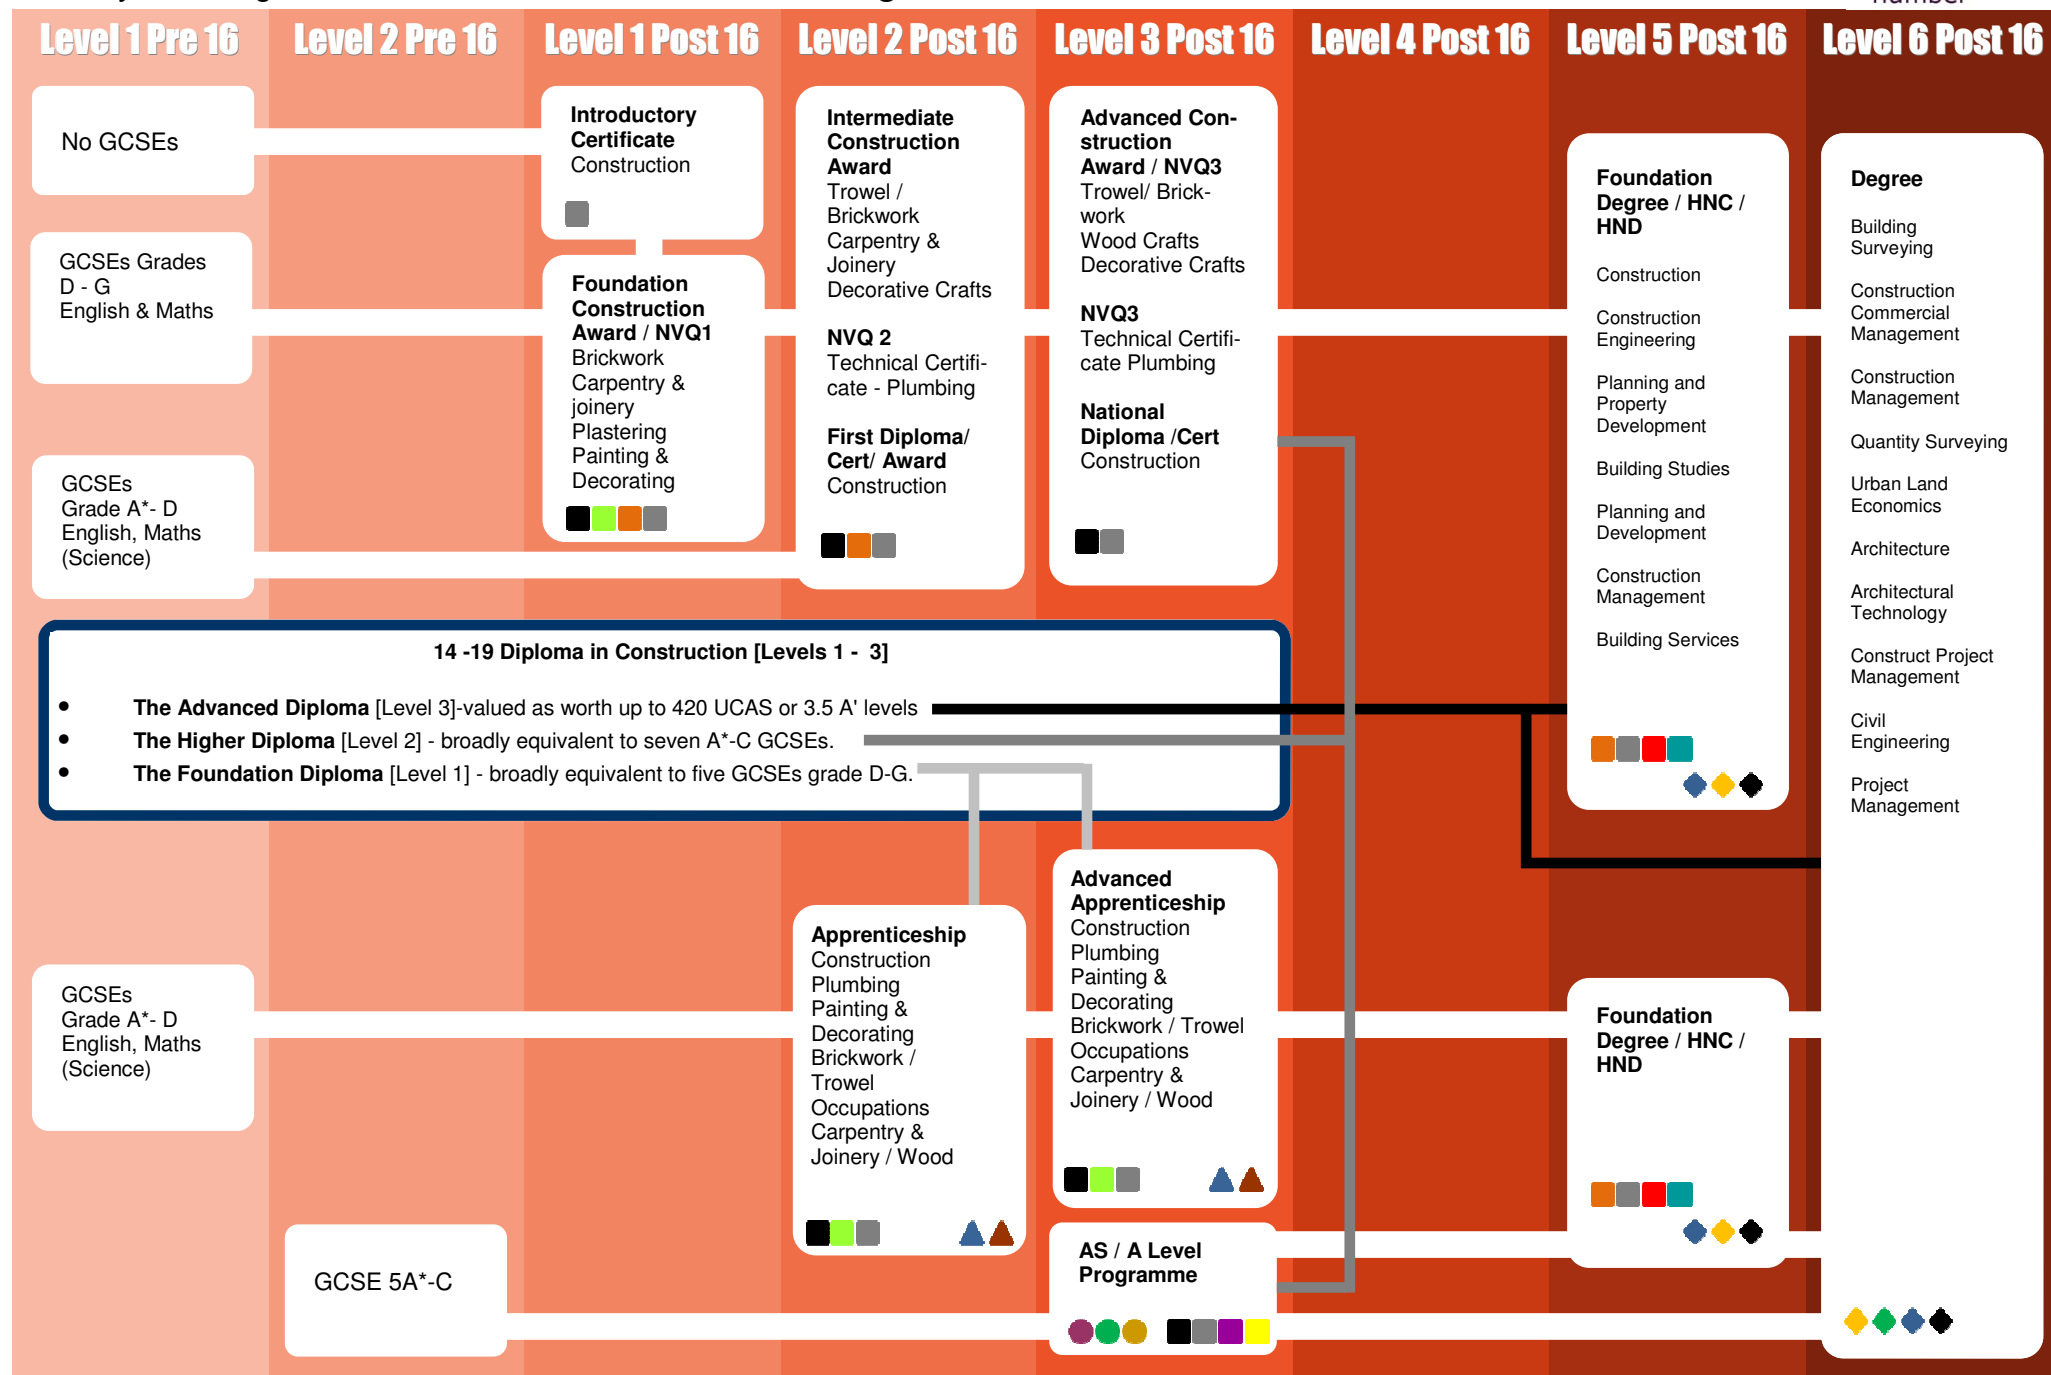

Pathways for Progression in **Construction in the East Riding of Yorkshire**

Schools

Colleges

Training Provider

Universities

Rossington VA School [RossSch]	DON	Doncaster College [DonColl]	DON	A4E Training [A4ETr]	Bishop Grosseteste Uni College [BGUCL]	REG
Hatfield Visual Arts College [HatSch]	DON	Dearne Valley College [DVColl]	DON	Alcrest Academy [AlcTr]	Bradford University [BradUni]	REG
Danum Technology College [DanSch]	DON	Bishop Burton College [BBColl]	ER	Bentley Training Centre [BentTr]	Huddersfield University [HudUni]	REG
Doncaster 6th Forms [Don6ths]	DON	Goole College [GooColl]	ER	Business Insight Training [BITr]	Hull University [HullUni]	REG
East Riding 6th forms [ER6th]	ER	East Riding College [ERColl]	ER	Carrilion Construction Training [CarTr]	Leeds College of Art & Design [LCAD]	REG
Driffield 6th form [Drif 6th]	ER	Wilberforce College [WilColl]	HU	Chamber Training [ChamTr]	Leeds Met University [LMetUni]	REG
Boothferry 6th Form [Boo6th]	ER	Wyke College [WykColl]	HU	CITB [CITBTr]	Leeds University [LeedUni]	REG
South Hunsley School [SHSch]	ER	Ports & Logistics CoVE [CoveHull]	HU	Derwent Training [DerTr]	Lincoln University [LincUni]	REG
Woldgate College [WolSch]	ER	Hull College [HullColl]	HU	DKM Training [DKMTr]	Sheffield Hallam University [SHalUni]	REG
South Holderness College [SHoSch]	ER	Ports & Logistics CoVE [CoveGrim]	NEL	East Riding Training Services [ERTr]	Sheffield University [ShefUni]	REG
Hornsea School [HornSch]	ER	Franklin College [FraColl]	NEL	EDS Training [EDSTr]	Teeside Universiy [TeesUni]	REG
Vermuyden School [VerSch]	ER	Grimsby Institute of FE HE [GIFHE]	NEL	Hotel & Catering Training Co. [HCTCTr]	York University [YorkUni]	REG
Withernsea High School [WithSch]	ER	John Leggott College [JLCol]	NL	Hull Business Training Centre [HuBTr]		
St Mary's College [SM Coll]	HU	North Lindsey College [NLColl]	NL	Hull City Council - Hull I - Tec. [ITecTr]		
Arch Bishop Thurstan School [ABTSch]	HU	Bradford College [BradColl]	REG	HulICC Refurbit [RefTr]		
Endeavour High School [EndSch]	HU	Askham Bryan College [AskColl]	REG	Humberside Engineering Training [HETATr]		
The Lindsey School & Comm Arts [LinSch]	NEL	York College [YorColl]	REG	Humber Institute of Food and Fisheries [HIFFTr]		
Oasis Academy Immingham [ImmSch]	NEL	Bradford College [BradColl]	REG	HYA Training [HYATr]		
Oasis Academy Wintingham [IWintSch]	NEL	Sheffield College [ShefColl]	REG	IMS UK [IMSTr]		
Hereford Technology School [HerSch]	NEL	Leeds Park Lane College [LPLColl]	REG	JHP Training [JHPTr]		
Havelock Academy [HavSch]	NEL	Yorkshire Coast College [YCColl]	SCA	JTL Training [JTLTr]		
Humberston School [HumSch]	NEL	Scarborough 6th Form College [Sca6th]	SCA	Kaplan Finance [KAPFTr]		
Tollbar [TBEC]	NL	Selby college [SelColl]	SEL	Kieren Mullin Training [KMTr]		