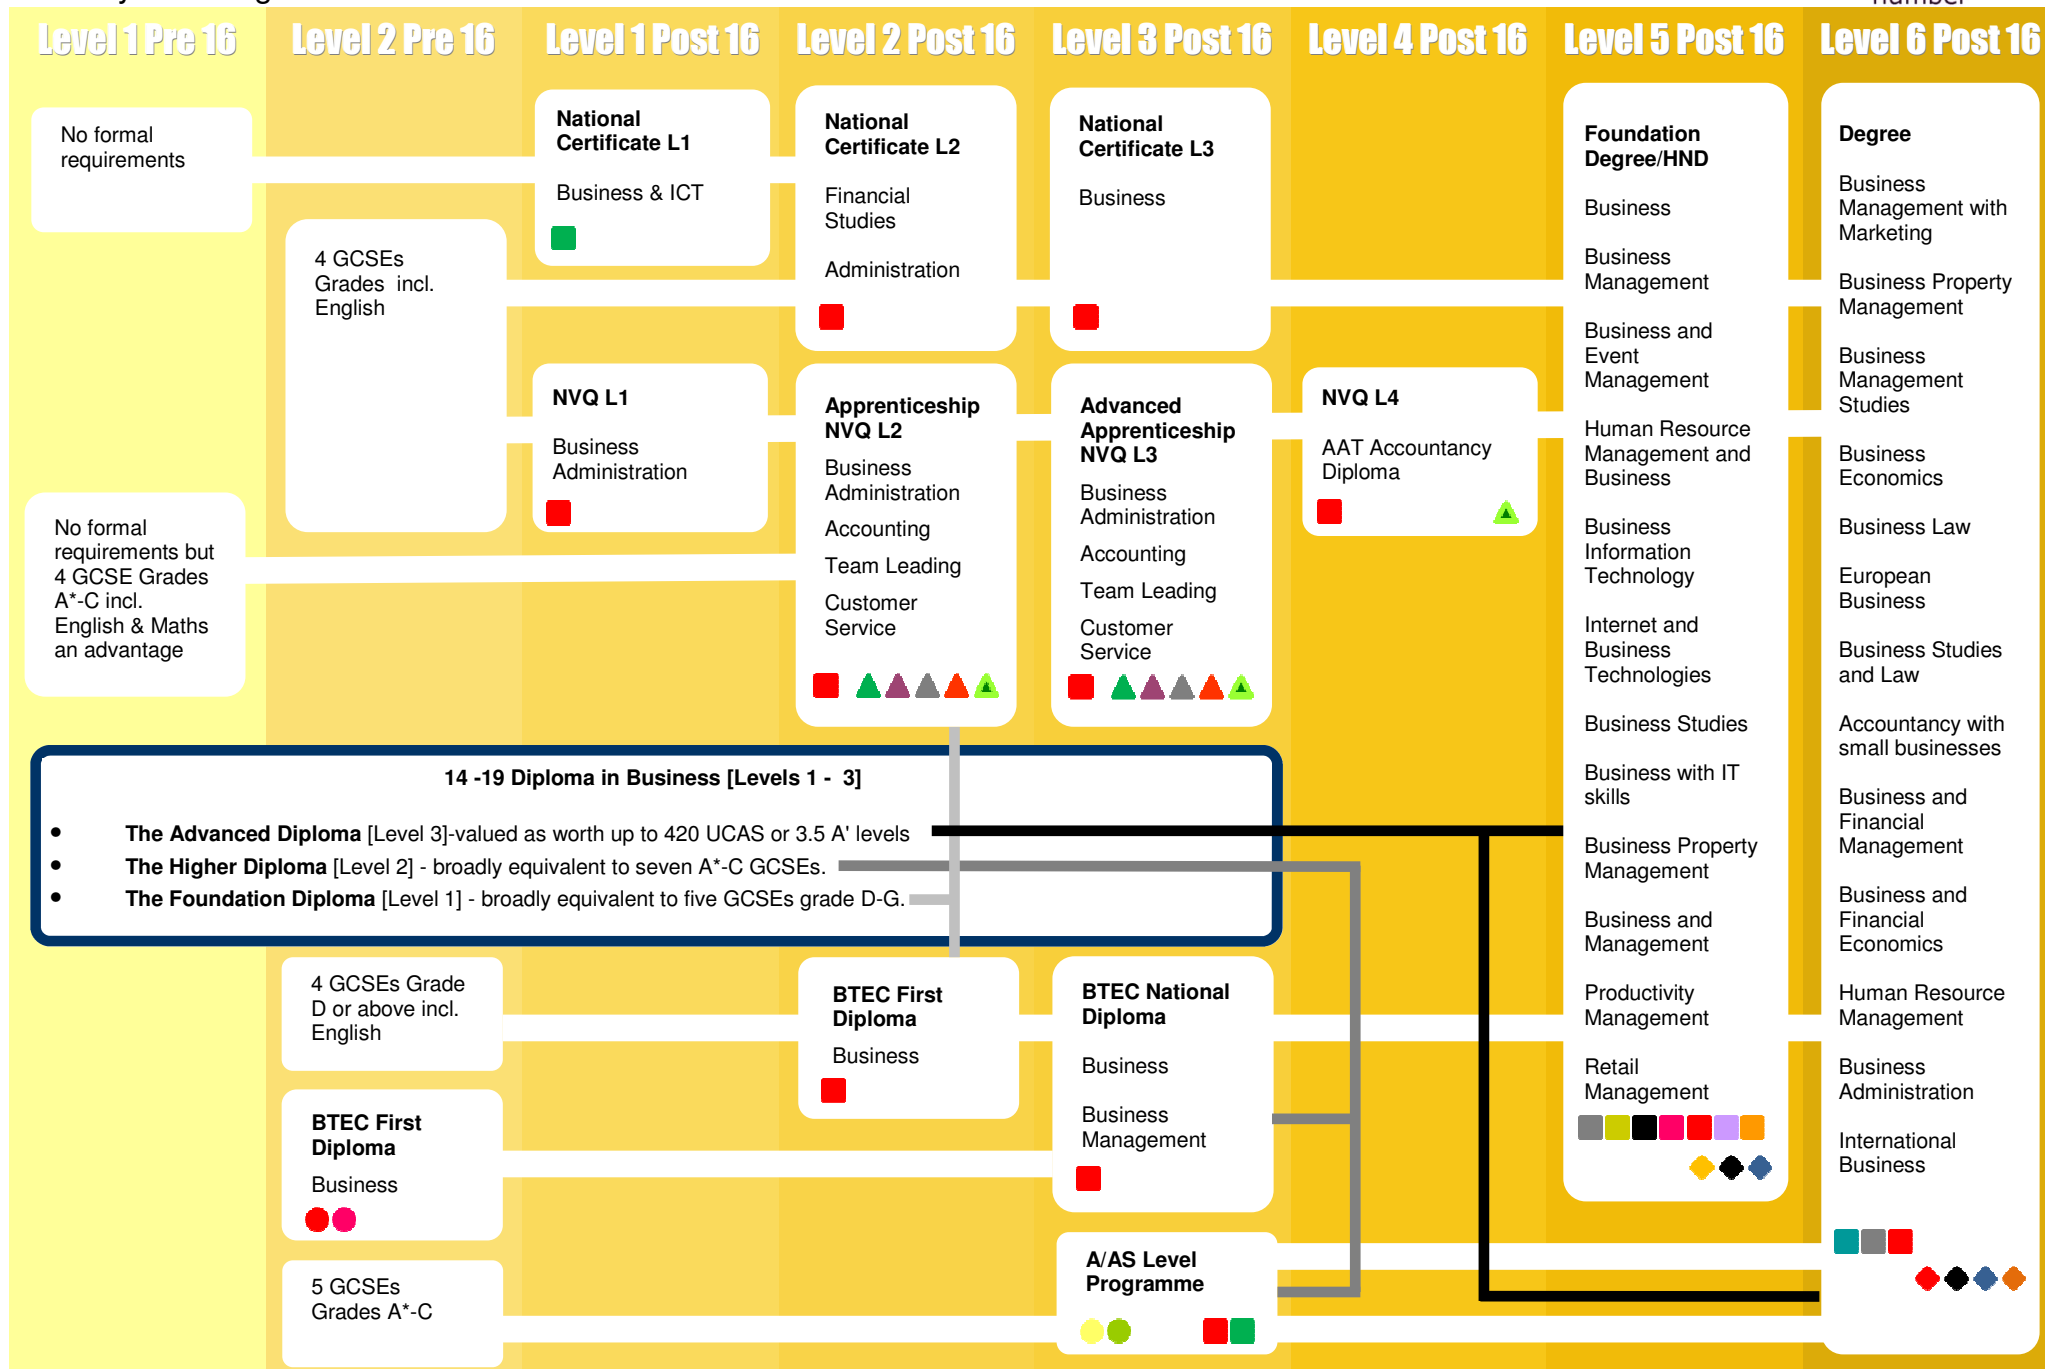

Pathways for Progression in **Business in North East Lincolnshire**

Schools

Colleges

Training Provider

Universities

Rossington VA School [RossSch]	DON	Doncaster College [DonColl]	DON	A4E Training [A4ETr]	Bishop Grosseteste Uni College [BGUCL]	REG
Hatfield Visual Arts College [HatSch]	DON	Dearne Valley College [DVColl]	DON	Alcrest Academy [AlcTr]	Bradford University [BradUni]	REG
Danum Technology College [DanSch]	DON	Bishop Burton College [BBColl]	ER	Bentley Training Centre [BentTr]	Huddersfield University [HudUni]	REG
Doncaster 6th Forms [Don6ths]	DON	Goole College [GooColl]	ER	Business Insight Training [BITr]	Hull University [HullUni]	REG
East Riding 6th forms [ER6th]	ER	East Riding College [ERColl]	ER	Carrilion Construction Training [CarTr]	Leeds College of Art & Design [LCAD]	REG
Driffield 6th form [Drif 6th]	ER	Wilberforce College [WilColl]	HU	Chamber Training [ChamTr]	Leeds Met University [LMetUni]	REG
Boothferry 6th Form [Boo6th]	ER	Wyke College [WykColl]	HU	CITB [CITBTr]	Leeds University [LeedUni]	REG
South Hunsley School [SHSch]	ER	Ports & Logistics CoVE [CoveHull]	HU	Derwent Training [DerTr]	Lincoln University [LincUni]	REG
Woldgate College [WolSch]	ER	Hull College [HullColl]	HU	DKM Training [DKMTr]	Sheffield Hallam University [SHalUni]	REG
South Holderness College [SHoSch]	ER	Ports & Logistics CoVE [CoveGrim]	NEL	East Riding Training Services [ERTr]	Sheffield University [ShefUni]	REG
Hornsea School [HornSch]	ER	Franklin College [FraColl]	NEL	EDS Training [EDStr]	Teeside Universiy [TeesUni]	REG
Vermuyden School [VerSch]	ER	Grimsby Institute of FE HE [GIFHE]	NEL	Hotel & Catering Training Co. [HCTCTr]	York University [YorkUni]	REG
Withernsea High School [WithSch]	ER	John Leggott College [JLCol]	NL	Hull Business Training Centre [HuBTr]		
St Mary's College [SM Coll]	HU	North Lindsey College [NLColl]	NL	Hull City Council - Hull I - Tec. [ITecTr]		
Arch Bishop Thurstan School [ABTSch]	HU	Bradford College [BradColl]	REG	HulICC Refurbit [RefTr]		
Endeavour High School [EndSch]	HU	Askham Bryan College [AskColl]	REG	Humberside Engineering Training [HETATr]		
The Lindsey School & Comm Arts [LinSch]	NEL	York College [YorColl]	REG	Humber Institute of Food and Fisheries [HIFFTr]		
Oasis Academy Immingham [ImmSch]	NEL	Bradford College [BradColl]	REG	HYA Training [HYATr]		
Oasis Academy Wintringham [IWintSch]	NEL	Sheffield College [ShefColl]	REG	IMS UK [IMSTr]		
Hereford Technology School [HerSch]	NEL	Leeds Park Lane College [LPLColl]	REG	JHP Training [JHPTr]		
Havelock Academy [HavSch]	NEL	Yorkshire Coast College [YCColl]	SCA	JTL Training [JTLTr]		
Humberston School [HumSch]	NEL	Scarborough 6th Form College [Sca6th]	SCA	Kaplan Finance [KAPFTr]		
Tollbar [TBEC]	NL	Selby college [SelColl]	SEL	Kieren Mullin Training [KMTr]		