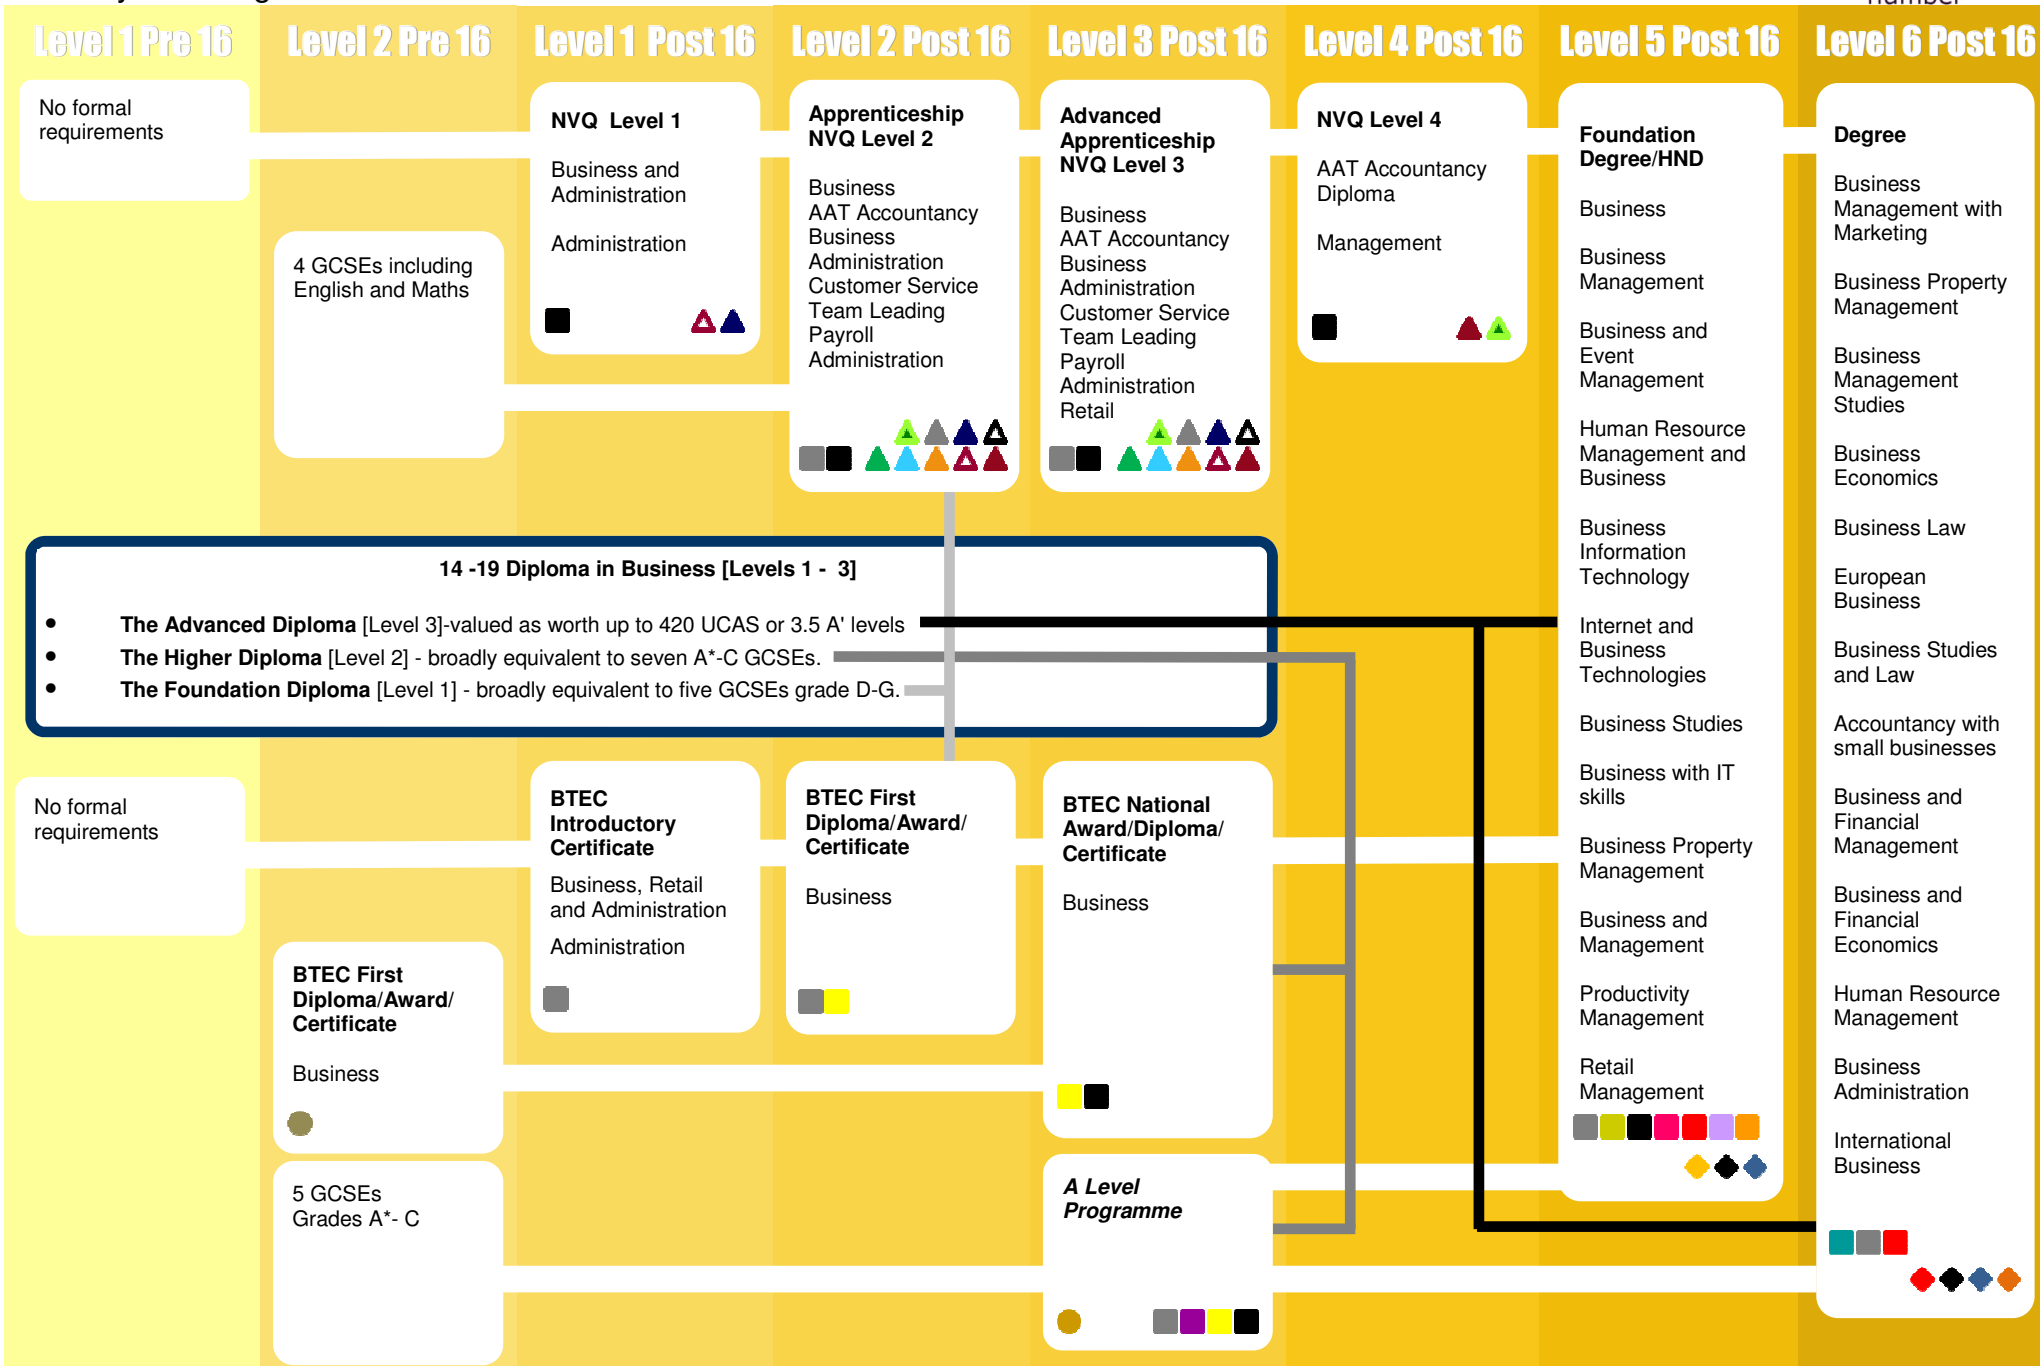

Pathways for Progression **Business in Hull**

Schools

Colleges

Training Provider

Universities

Rossington VA School [RossSch]	DON	Doncaster College [DonColl]	DON	A4E Training [A4ETr]	Bishop Grosseteste Uni College [BGUCL]	REG
Hatfield Visual Arts College [HatSch]	DON	Dearne Valley College [DVColl]	DON	Alcrest Academy [AlcTr]	Bradford University [BradUni]	REG
Danum Technology College [DanSch]	DON	Bishop Burton College [BBColl]	ER	Bentley Training Centre [BentTr]	Huddersfield University [HudUni]	REG
Doncaster 6th Forms [Don6ths]	DON	Goole College [GooColl]	ER	Business Insight Training [BITr]	Hull University [HullUni]	REG
East Riding 6th forms [ER6th]	ER	East Riding College [ERColl]	ER	Carrilion Construction Training [CarTr]	Leeds College of Art & Design [LCAD]	REG
Driffield 6th form [Drif 6th]	ER	Wilberforce College [WilColl]	HU	Chamber Training [ChamTr]	Leeds Met University [LMetUni]	REG
Boothferry 6th Form [Boo6th]	ER	Wyke College [WykColl]	HU	CITB [CITBTr]	Leeds University [LeedUni]	REG
South Hunsley School [SHSch]	ER	Ports & Logistics CoVE [CoveHull]	HU	Derwent Training [DerTr]	Lincoln University [LincUni]	REG
Woldgate College [WolSch]	ER	Hull College [HullColl]	HU	DKM Training [DKMTr]	Sheffield Hallam University [SHalUni]	REG
South Holderness College [SHoSch]	ER	Ports & Logistics CoVE [CoveGrim]	NEL	East Riding Training Services [ERTr]	Sheffield University [ShefUni]	REG
Hornsea School [HornSch]	ER	Franklin College [FraColl]	NEL	EDS Training [EDSTr]	Teeside Universiy [TeesUni]	REG
Vermuyden School [VerSch]	ER	Grimsby Institute of FE HE [GIFHE]	NEL	Hotel & Catering Training Co. [HCTCTr]	York University [YorkUni]	REG
Withernsea High School [WithSch]	ER	John Leggott College [JLCol]	NL	Hull Business Training Centre [HuBTr]		
St Mary's College [SM Coll]	HU	North Lindsey College [NLColl]	NL	Hull City Council - Hull I - Tec. [ITecTr]		
Arch Bishop Thurstan School [ABTSch]	HU	Bradford College [BradColl]	REG	HulICC Refurbit [RefTr]		
Endeavour High School [EndSch]	HU	Askham Bryan College [AskColl]	REG	Humberside Engineering Training [HETATr]		
The Lindsey School & Comm Arts [LinSch]	NEL	York College [YorColl]	REG	Humber Institute of Food and Fisheries [HIFFTr]		
Oasis Academy Immingham [ImmSch]	NEL	Bradford College [BradColl]	REG	HYA Training [HYATr]		
Oasis Academy Wintingham [IWintSch]	NEL	Sheffield College [ShefColl]	REG	IMS UK [IMSTr]		
Hereford Technology School [HerSch]	NEL	Leeds Park Lane College [LPLColl]	REG	JHP Training [JHPTr]		
Havelock Academy [HavSch]	NEL	Yorkshire Coast College [YCColl]	SCA	JTL Training [JTLTr]		
Humberston School [HumSch]	NEL	Scarborough 6th Form College [Sca6th]	SCA	Kaplan Finance [KAPFTr]		
Tollbar [TBEC]	NL	Selby college [SelColl]	SEL	Kieren Mullin Training [KMTr]		