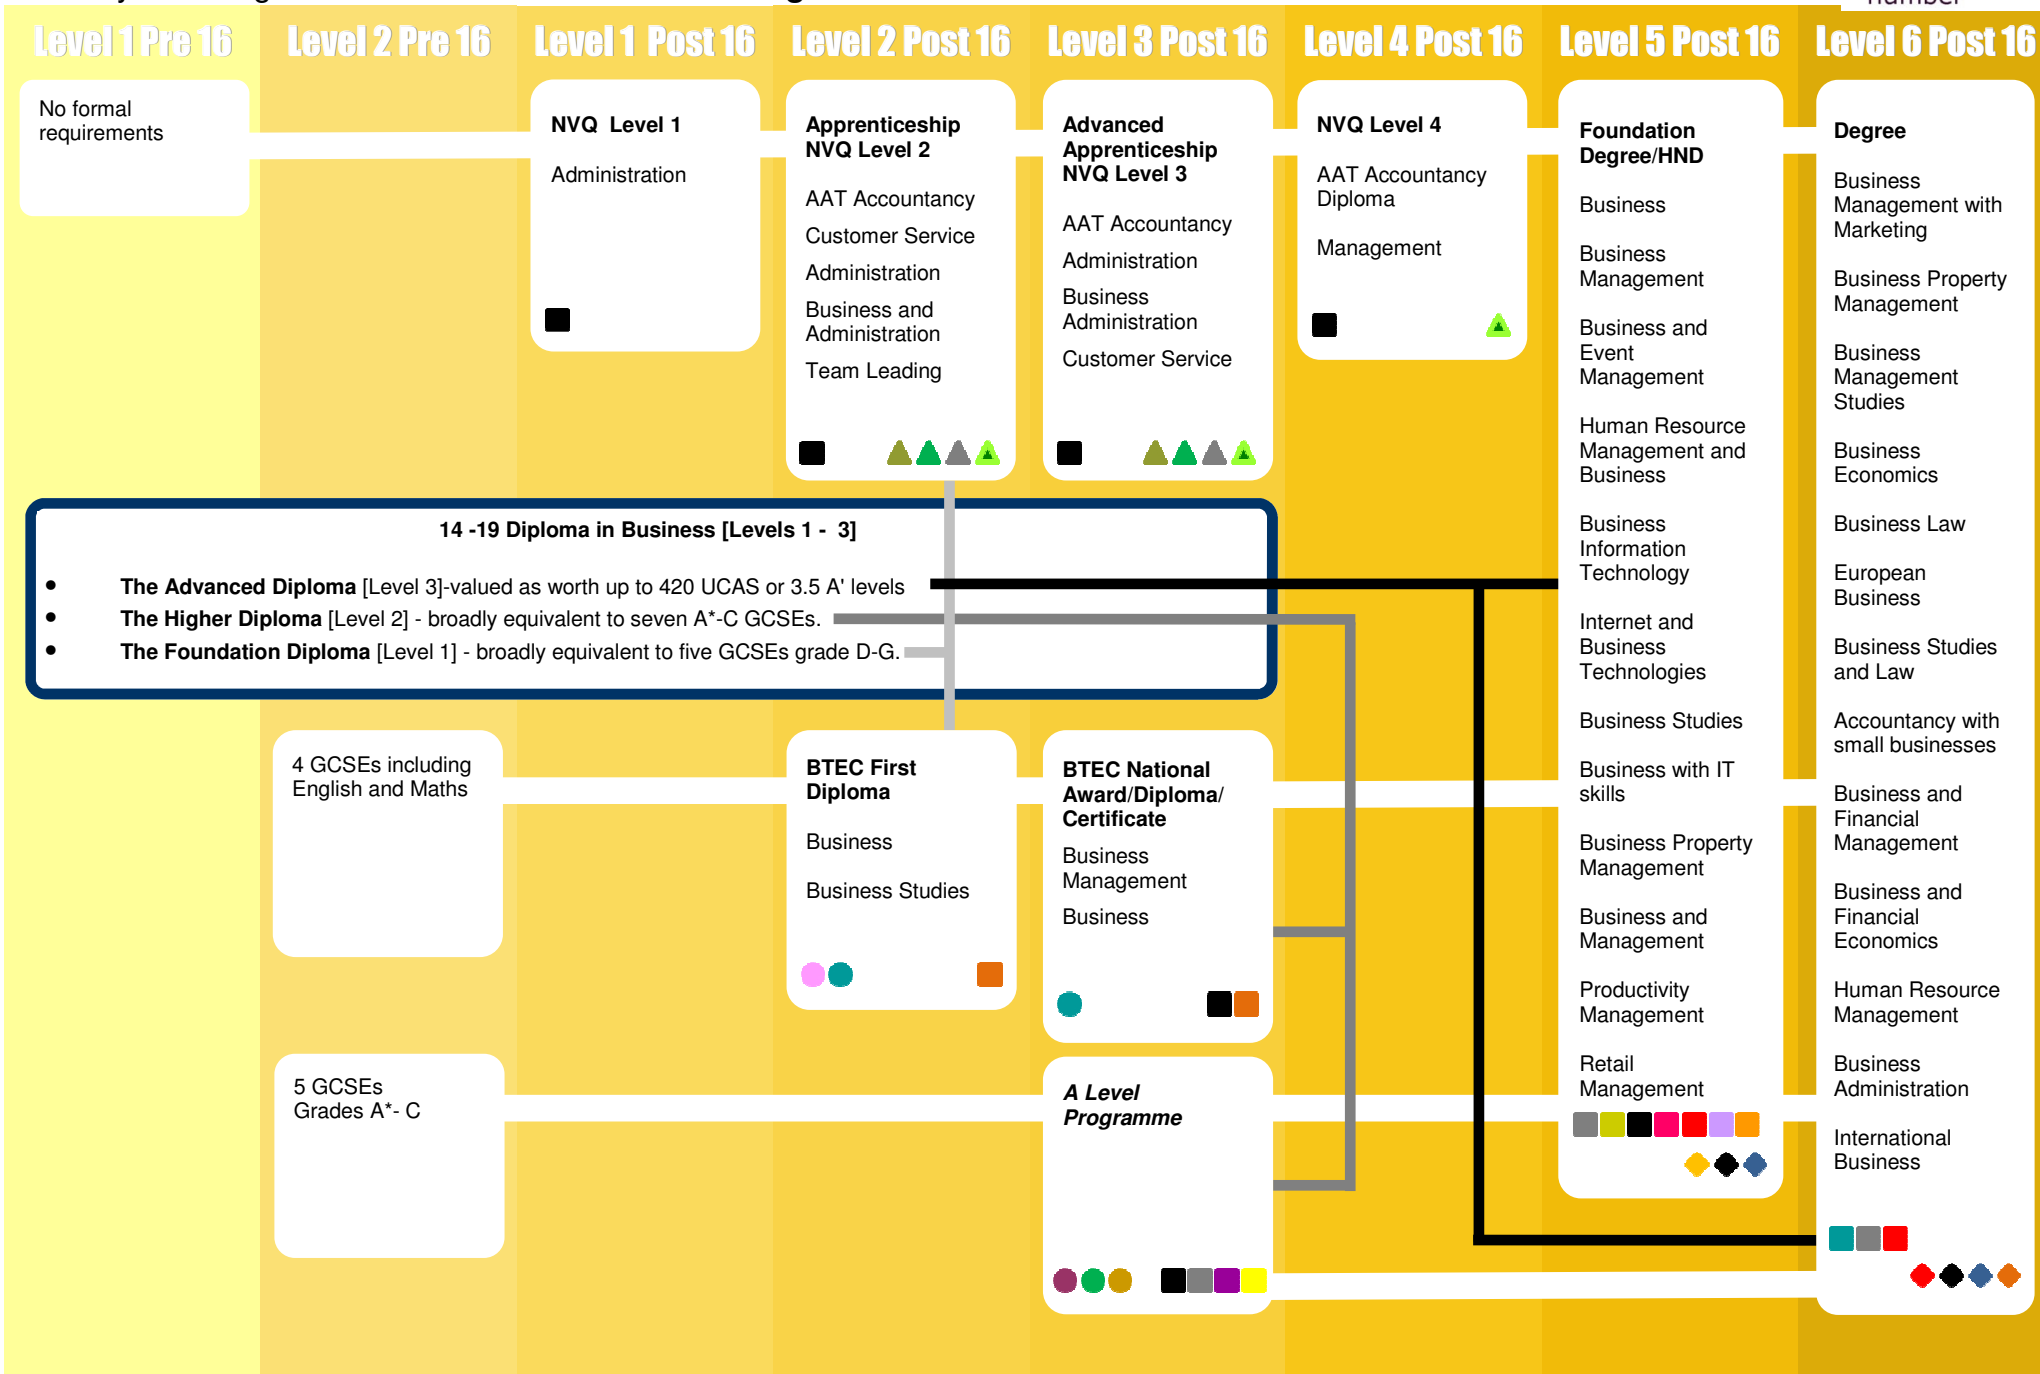

Pathways for Progression Business in the East Riding of Yorkshire

Schools

Colleges

Training Provider

Universities

Rossington VA School [RossSch]	DON	Doncaster College [DonColl]	DON	A4E Training [A4ETr]	Bishop Grosseteste Uni College [BGUCL]	REG
Hatfield Visual Arts College [HatSch]	DON	Dearne Valley College [DVColl]	DON	Alcrest Academy [AlcTr]	Bradford University [BradUni]	REG
Danum Technology College [DanSch]	DON	Bishop Burton College [BBColl]	ER	Bentley Training Centre [BentTr]	Huddersfield University [HudUni]	REG
Doncaster 6th Forms [Don6ths]	DON	Goole College [GooColl]	ER	Business Insight Training [BITr]	Hull University [HullUni]	REG
East Riding 6th forms [ER6th]	ER	East Riding College [ERColl]	ER	Carrilion Construction Training [CarTr]	Leeds College of Art & Design [LCAD]	REG
Driffield 6th form [Drif 6th]	ER	Wilberforce College [WilColl]	HU	Chamber Training [ChamTr]	Leeds Met University [LMetUni]	REG
Boothferry 6th Form [Boo6th]	ER	Wyke College [WykColl]	HU	CITB [CITBTr]	Leeds University [LeedUni]	REG
South Hunsley School [SHSch]	ER	Ports & Logistics CoVE [CoveHull]	HU	Derwent Training [DerTr]	Lincoln University [LincUni]	REG
Woldgate College [WolSch]	ER	Hull College [HullColl]	HU	DKM Training [DKMTr]	Sheffield Hallam University [SHalUni]	REG
South Holderness College [SHoSch]	ER	Ports & Logistics CoVE [CoveGrim]	NEL	East Riding Training Services [ERTr]	Sheffield University [ShefUni]	REG
Hornsea School [HornSch]	ER	Franklin College [FraColl]	NEL	EDS Training [EDSTr]	Teeside Universiy [TeesUni]	REG
Vermuyden School [VerSch]	ER	Grimsby Institute of FE HE [GIFHE]	NEL	Hotel & Catering Training Co. [HCTCTr]	York University [YorkUni]	REG
Withernsea High School [WithSch]	ER	John Leggott College [JLCol]	NL	Hull Business Training Centre [HuBTr]		
St Mary's College [SM Coll]	HU	North Lindsey College [NLColl]	NL	Hull City Council - Hull I - Tec. [ITecTr]		
Arch Bishop Thurstan School [ABTSch]	HU	Bradford College [BradColl]	REG	HulICC Refurbit [RefTr]		
Endeavour High School [EndSch]	HU	Askham Bryan College [AskColl]	REG	Humberside Engineering Training [HETATr]		
The Lindsey School & Comm Arts [LinSch]	NEL	York College [YorColl]	REG	Humber Institute of Food and Fisheries [HIFFTr]		
Oasis Academy Immingham [ImmSch]	NEL	Bradford College [BradColl]	REG	HYA Training [HYATr]		
Oasis Academy Wintingham [IWintSch]	NEL	Sheffield College [ShefColl]	REG	IMS UK [IMSTr]		
Hereford Technology School [HerSch]	NEL	Leeds Park Lane College [LPLColl]	REG	JHP Training [JHPTr]		
Havelock Academy [HavSch]	NEL	Yorkshire Coast College [YCColl]	SCA	JTL Training [JTLTr]		
Humberston School [HumSch]	NEL	Scarborough 6th Form College [Sca6th]	SCA	Kaplan Finance [KAPFTr]		
Tollbar [TBEC]	NL	Selby college [SelColl]	SEL	Kieren Mullin Training [KMTr]		