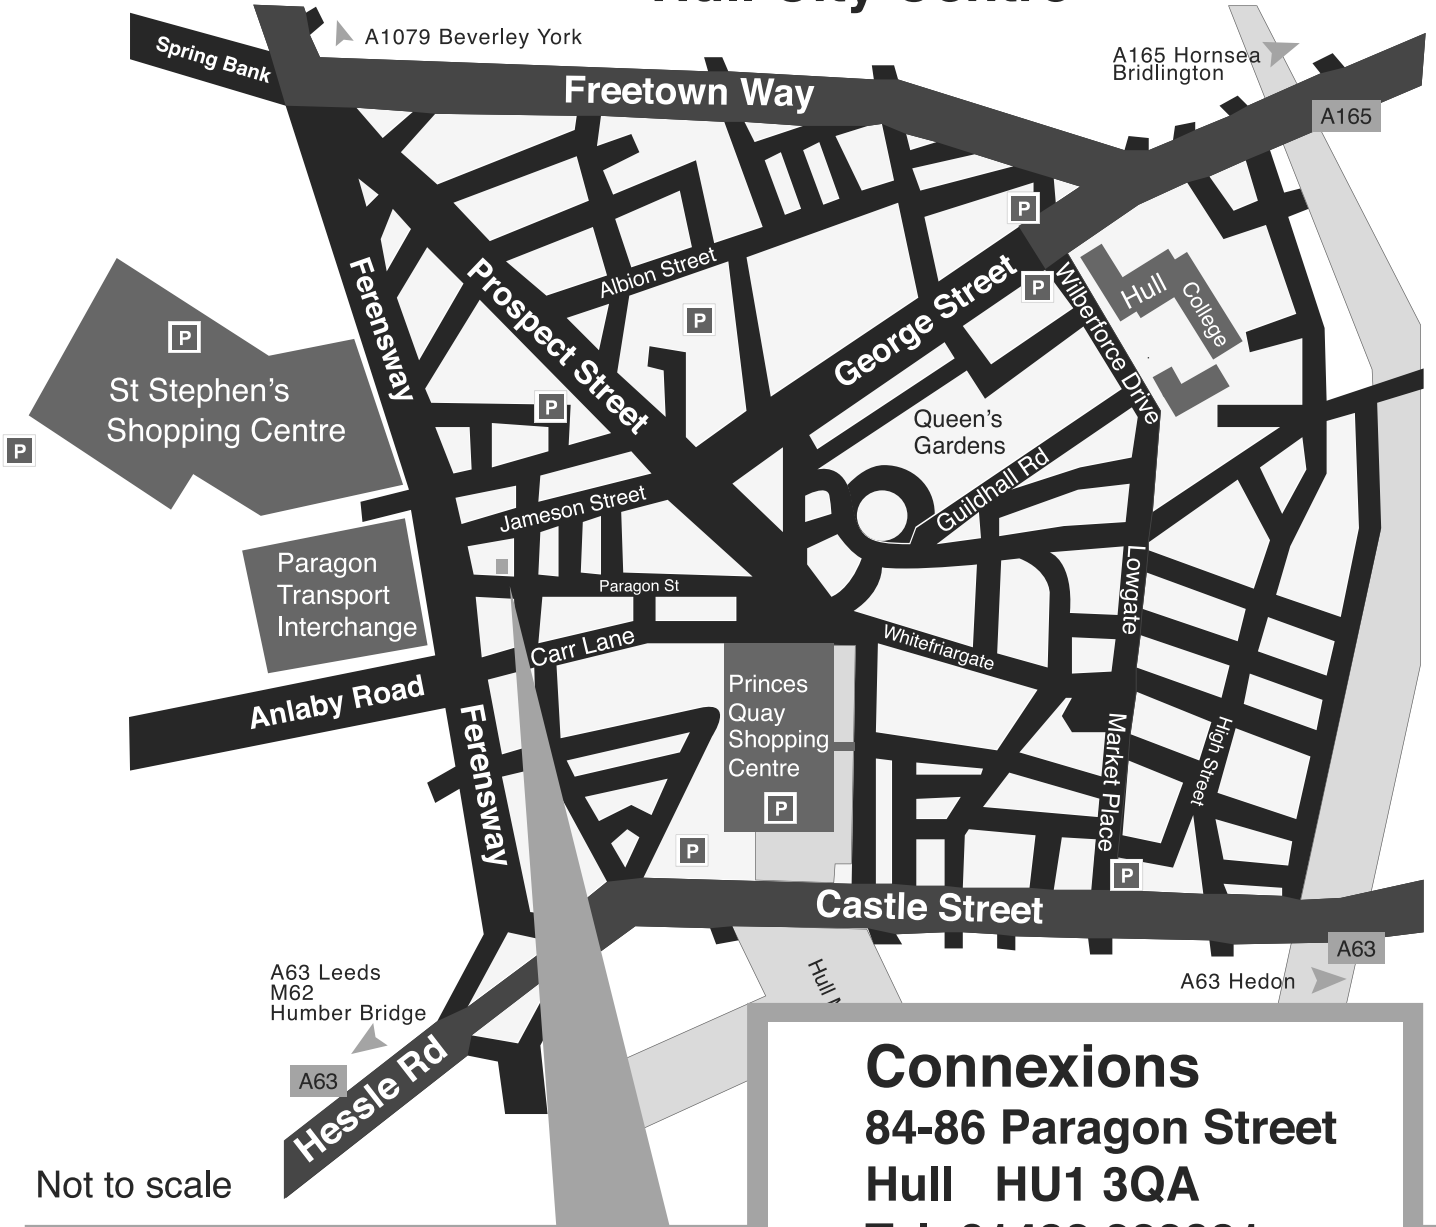

Hull City Centre