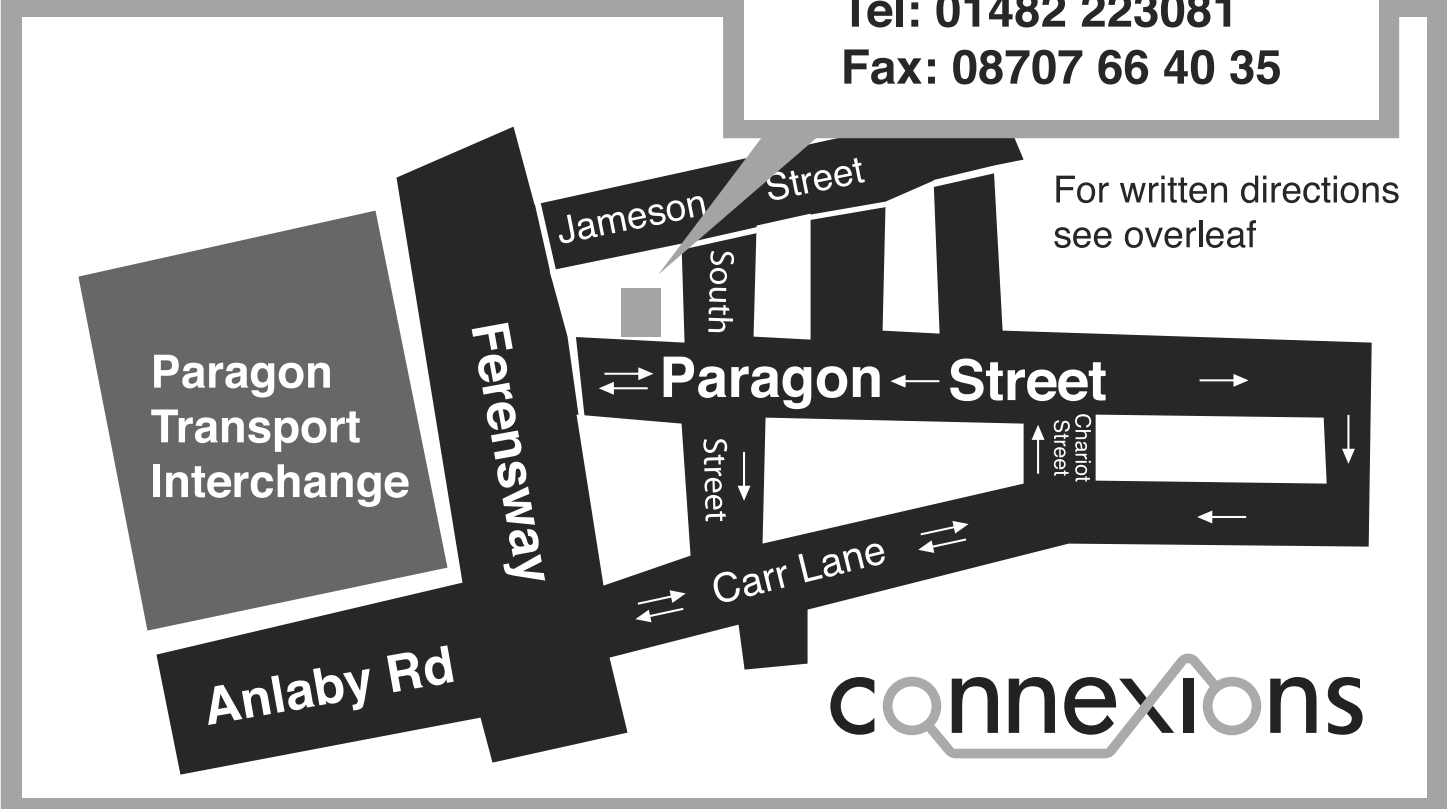

Not to scale

Connexions
84-86 Paragon Street
Hull HU1 3QA
Tel: 01482 223081
Fax: 08707 66 40 35

For written directions see overleaf