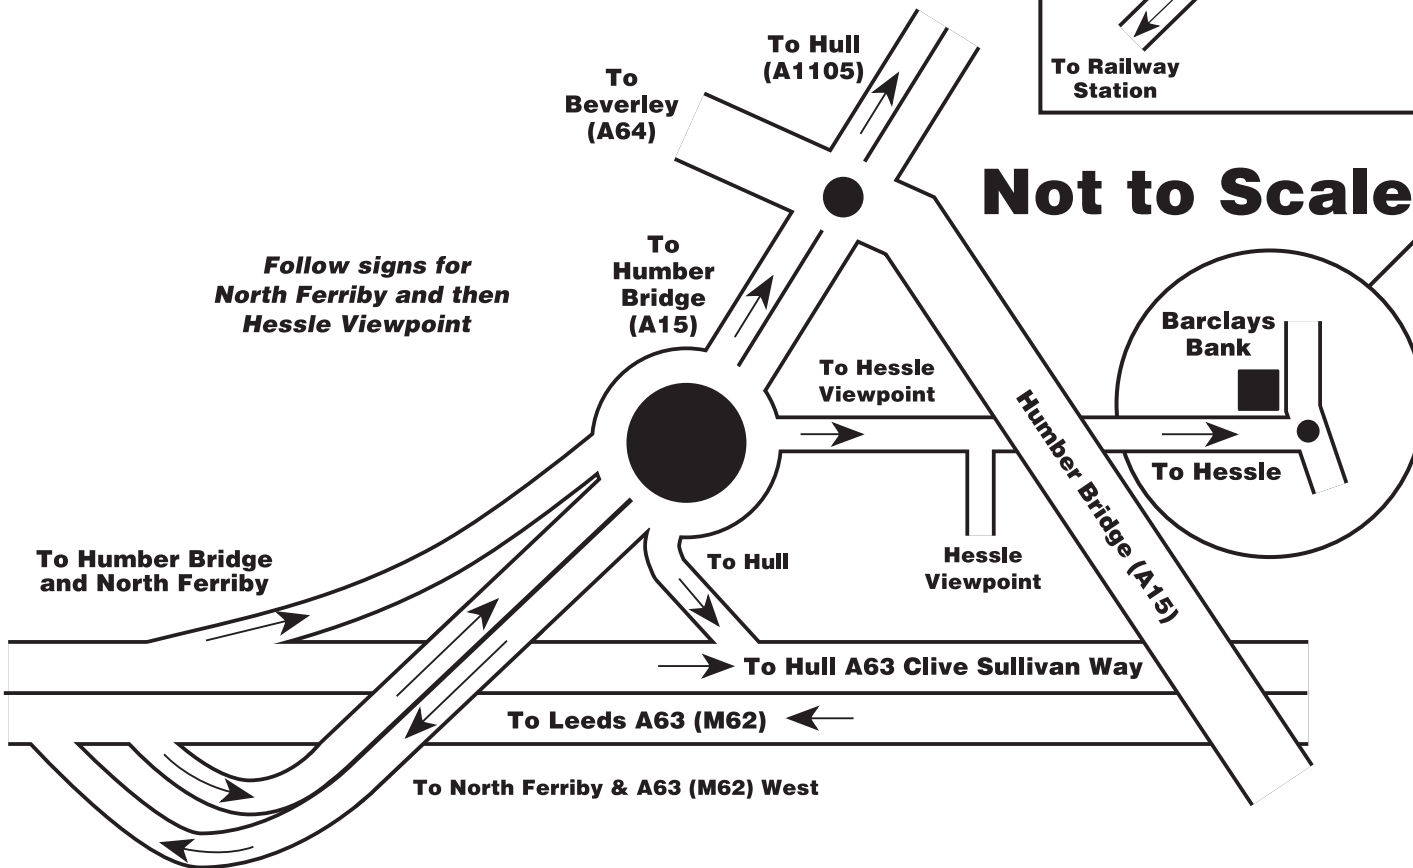

# Connexions

**Southgate, Hesse, HU13 0SN**

**(01482) 647127**

**(01482) 640003**

**Not to Scale**

*Follow signs for North Ferriby and then Hesse Viewpoint*

**To Humber Bridge and North Ferriby**