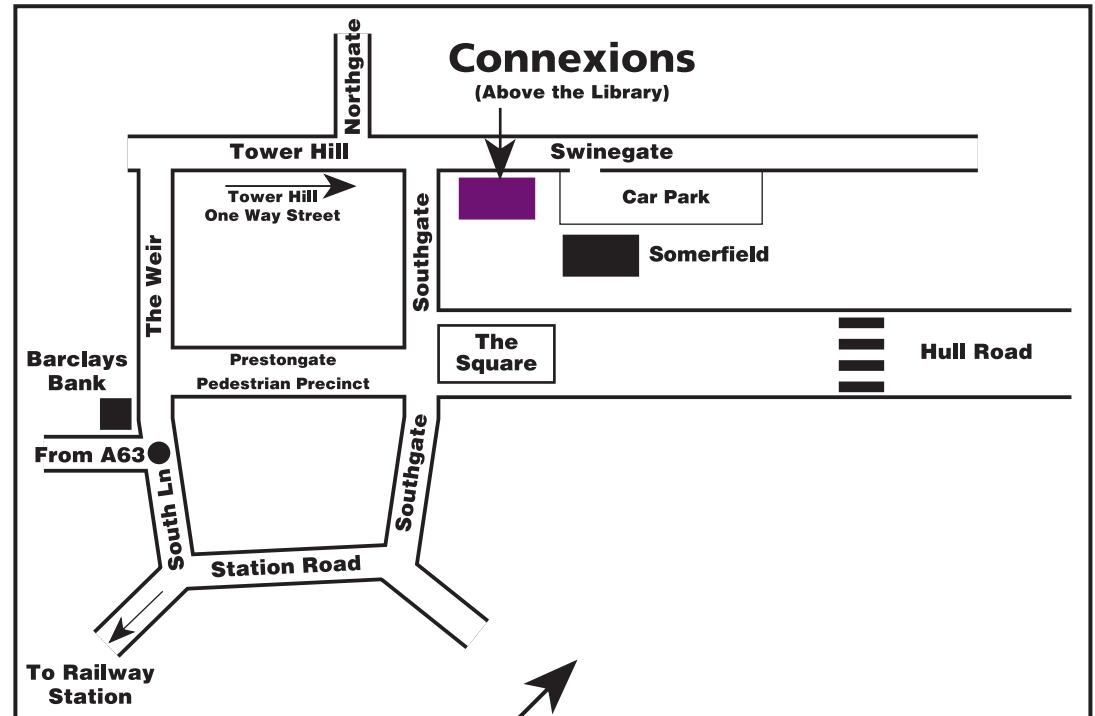

# Connexions

**Southgate, Hesse, HU13 0SN**

**(01482) 647127**

**(01482) 640003**

**Not to Scale**

*Follow signs for North Ferriby and then Hesse Viewpoint*

**To Humber Bridge and North Ferriby**