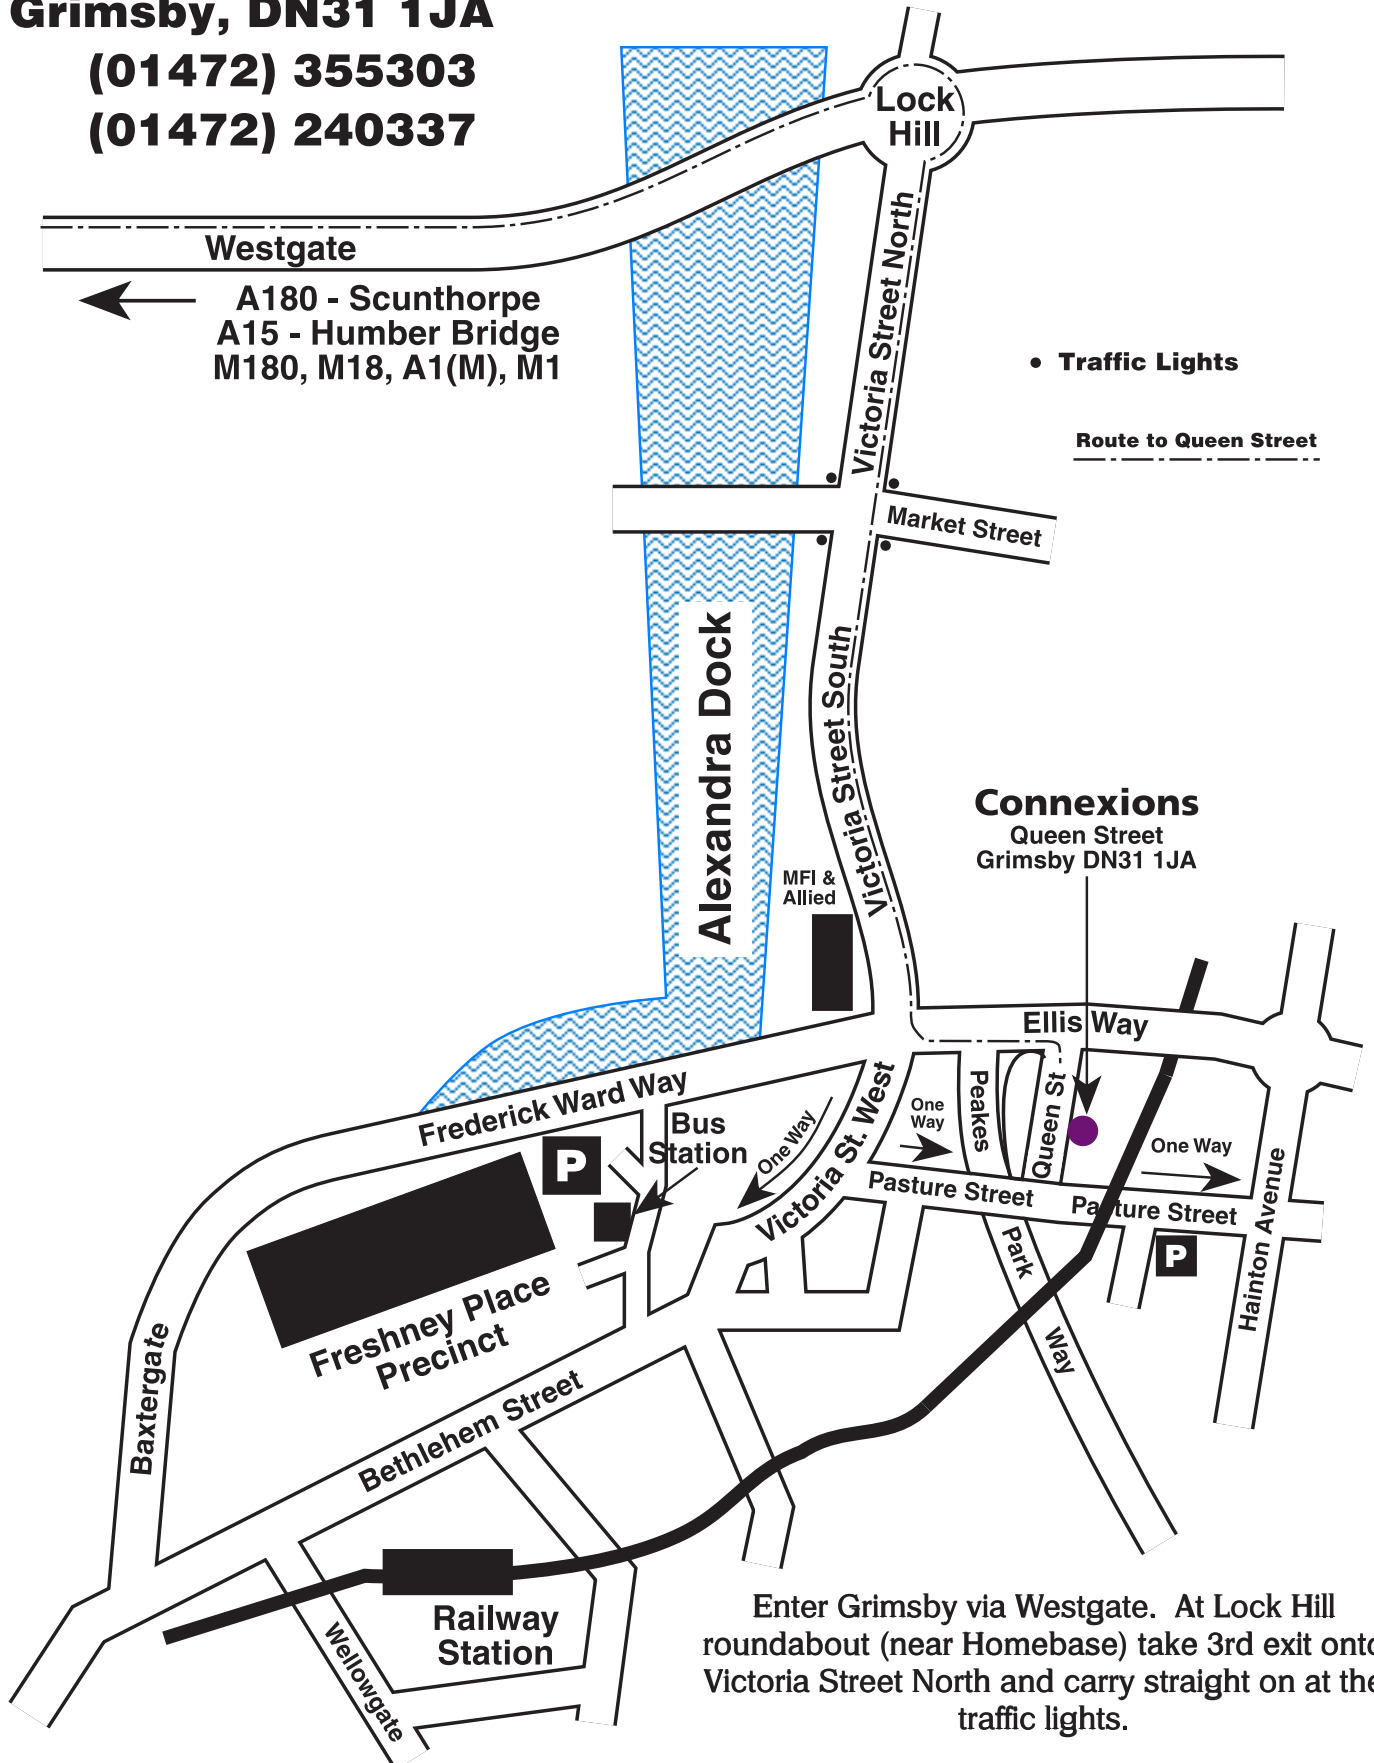

# Connexions

Queen Street,  
Grimsby, DN31 1JA  
(01472) 355303  
(01472) 240337

**Not to Scale**

Enter Grimsby via Westgate. At Lock Hill roundabout (near Homebase) take 3rd exit onto Victoria Street North and carry straight on at the traffic lights.

At main junction (opposite MFI and Allied) take left hand lane and immediately cross to outside right hand lane, right turn into Queen Street (limited parking around the office).