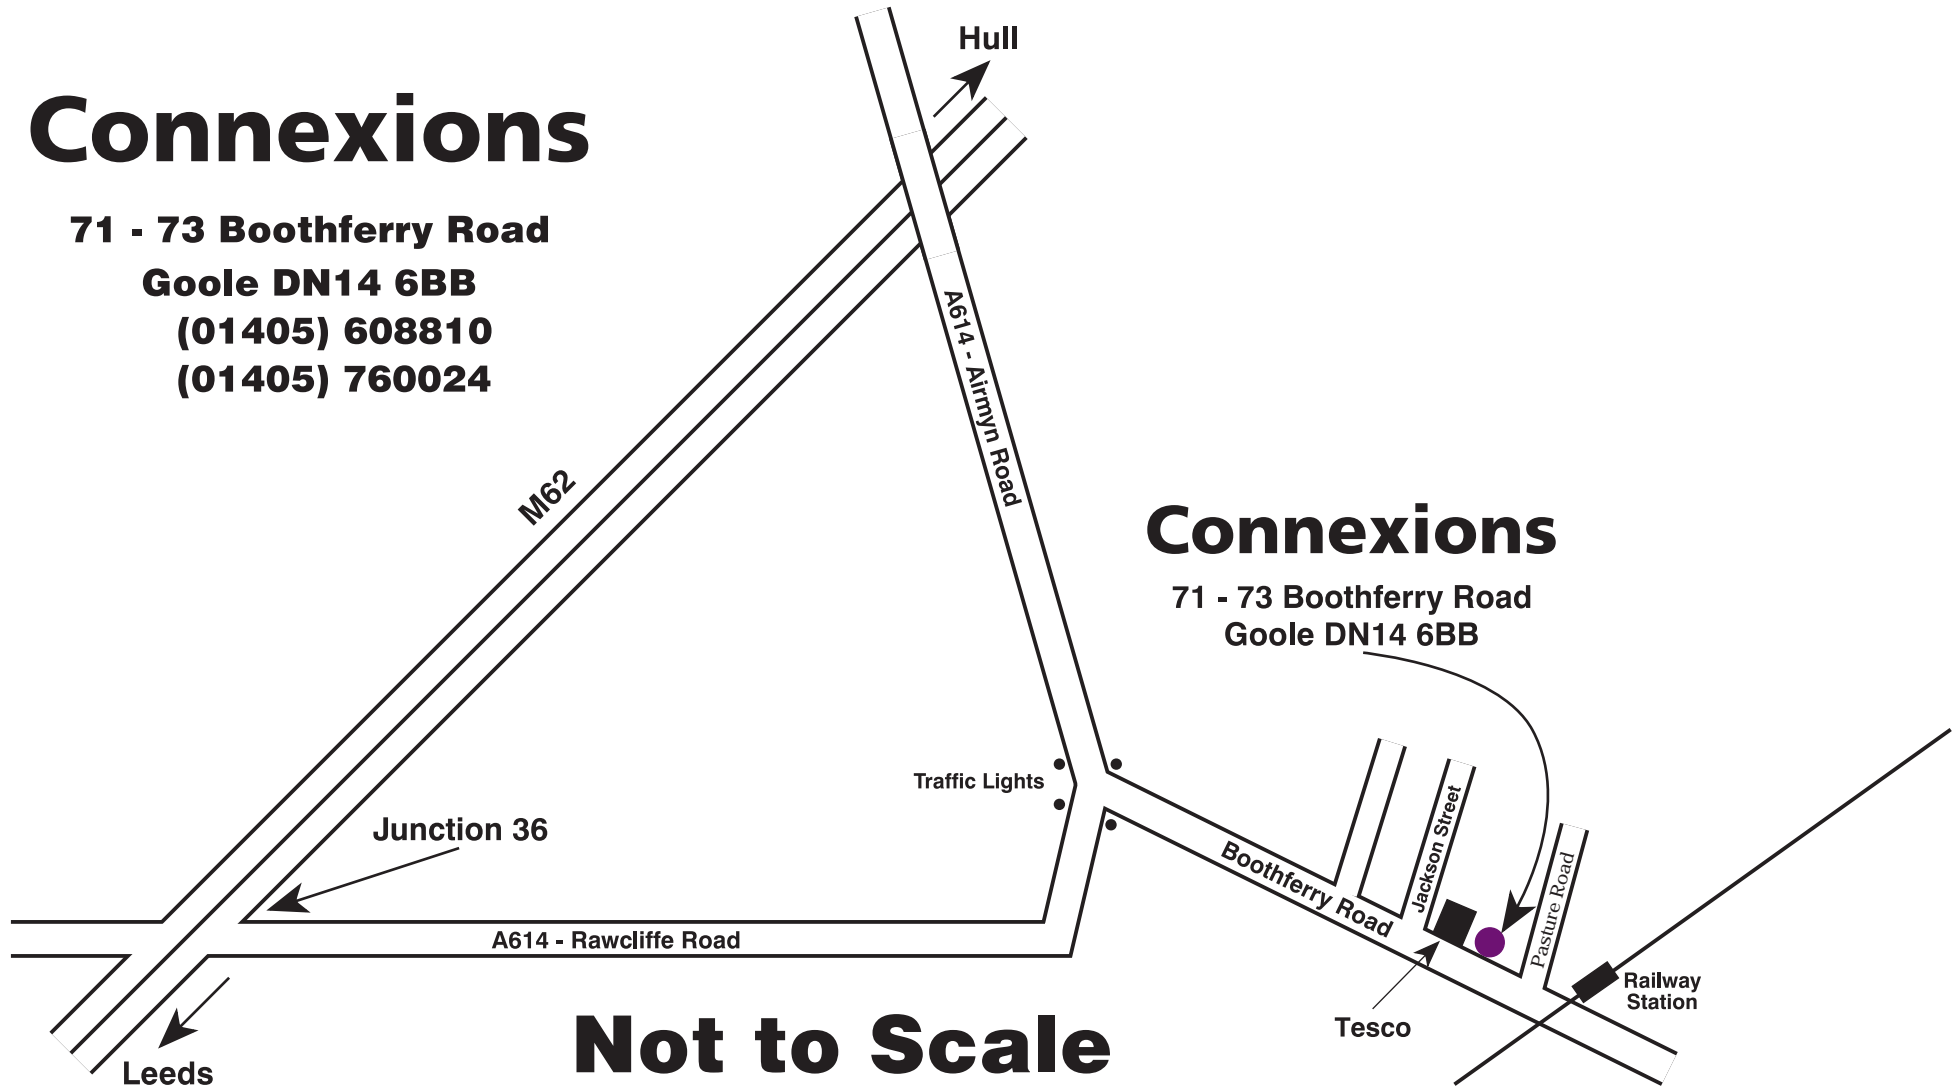

Connexions

71 - 73 Boothferry Road
Goole DN14 6BB
(01405) 608810
(01405) 760024

Connexions

71 - 73 Boothferry Road
Goole DN14 6BB

Directions to Goole Connexions Centre

1. Leave M62 at Junction 36.
2. Follow the signs for Goole Town Centre A614.
3. Go straight on at first set of traffic lights.
4. At the next set of traffic lights turn right into Boothferry Road.
5. The centre is on the left after the entrance to the Tesco car park.