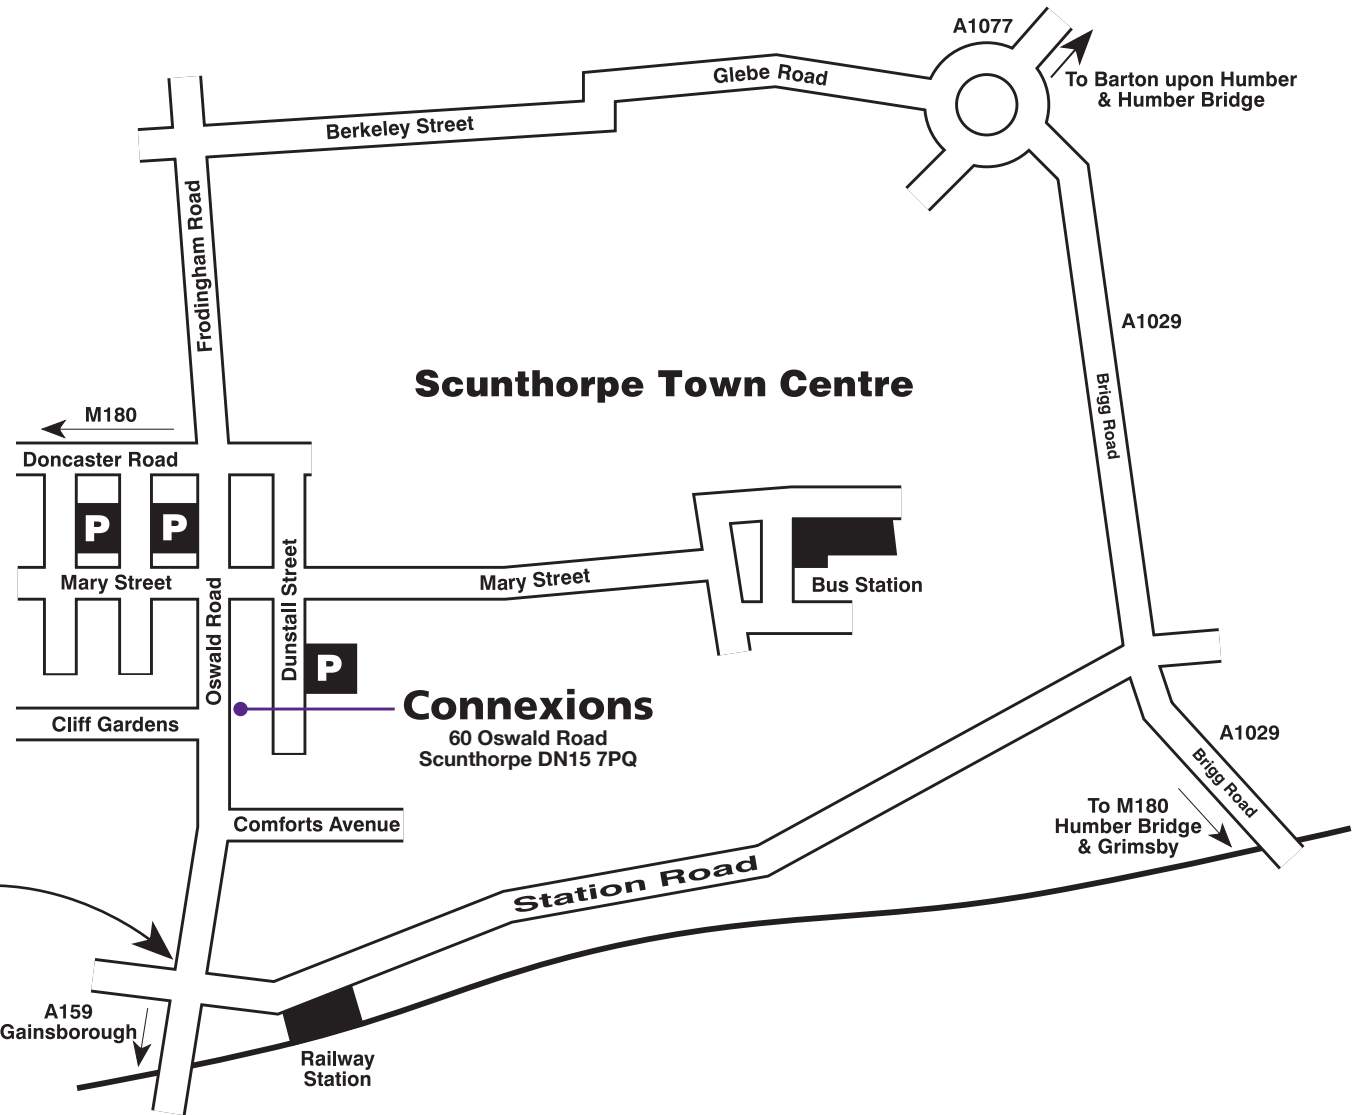

# Connexions

60 Oswald Road  
Scunthorpe DN15 7PQ  
01724 282200  
01724 281715

Not to Scale

For written directions see overleaf.