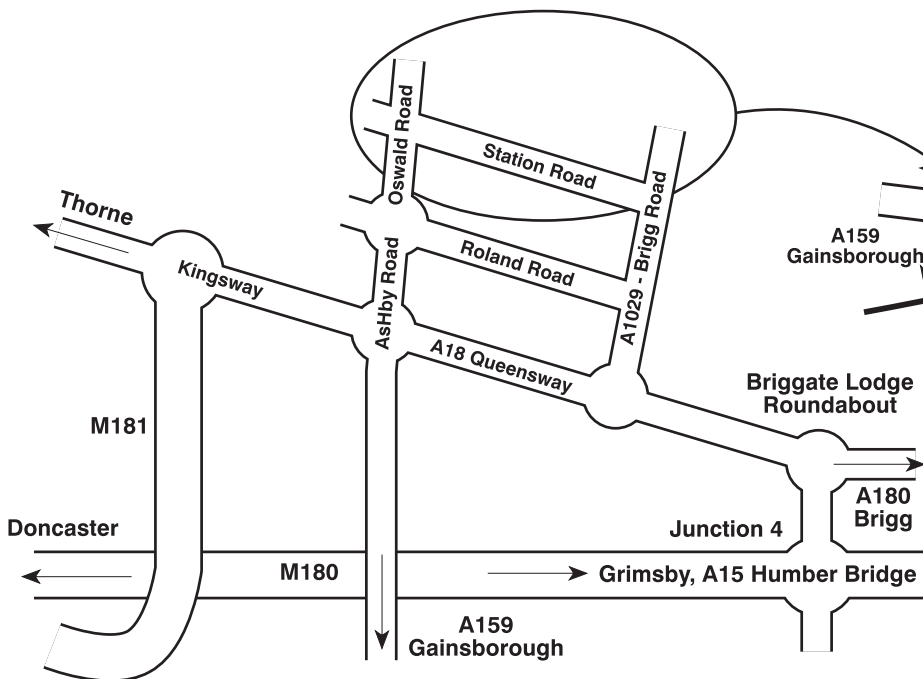

# Connexions

60 Oswald Road  
Scunthorpe DN15 7PQ  
01724 282200  
01724 281715

Not to Scale

For written directions see overleaf.