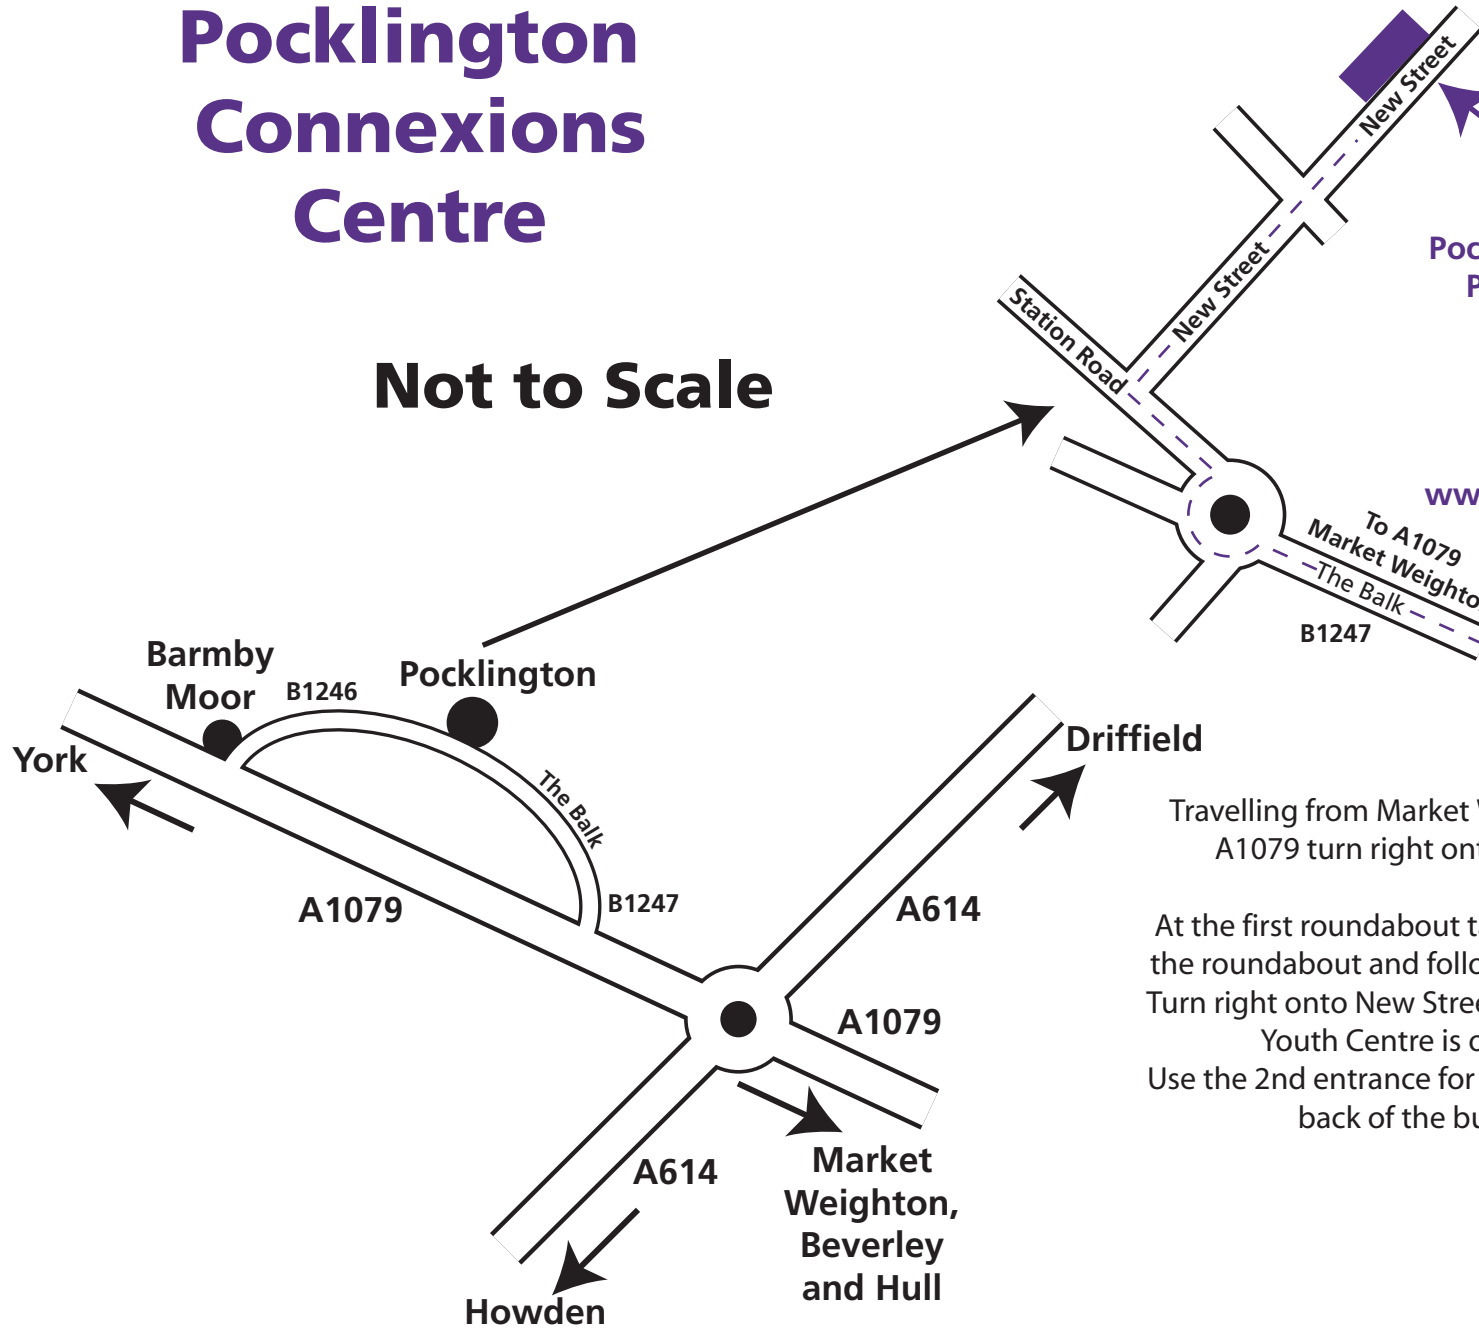

---  
Route to  
Pocklington Connexions Centre

Travelling from Market Weighton on the A1079 turn right onto the B1247.

At the first roundabout take the 3rd exit at the roundabout and follow the road round. Turn right onto New Street, the Pocklington Youth Centre is on the left.

Use the 2nd entrance for the car park at the back of the building.

**connexions**

Humber